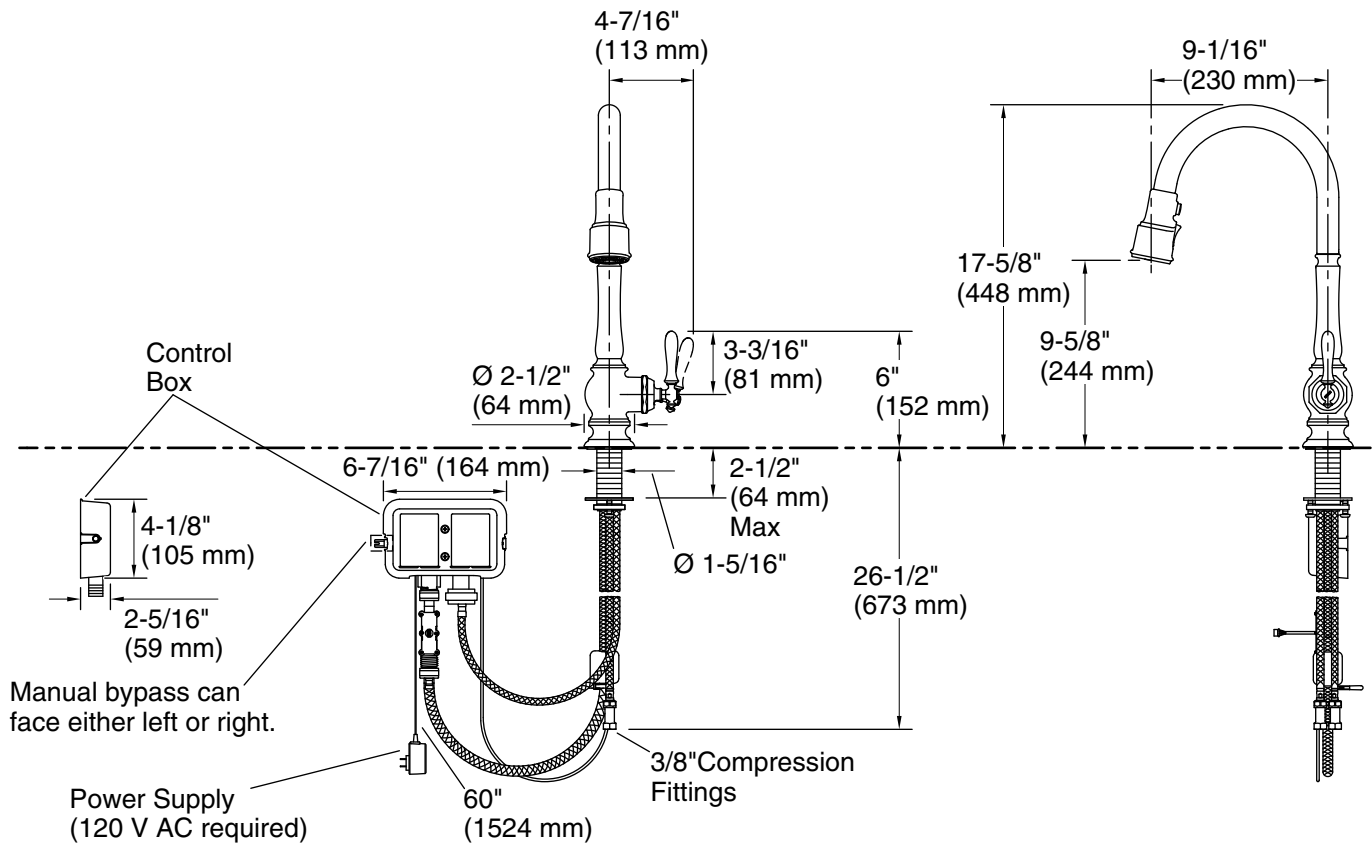

Technical Information

All product dimensions are nominal.

Faucet:

Flow rate: 1.5 gal/min (5.7 l/min)
Pressure: 60 psi (4.1 bar)
Drain included: No

Notes

Install this product according to the installation instructions.

ADA, CSA B651 compliant when installed to the specific requirements of these regulations.