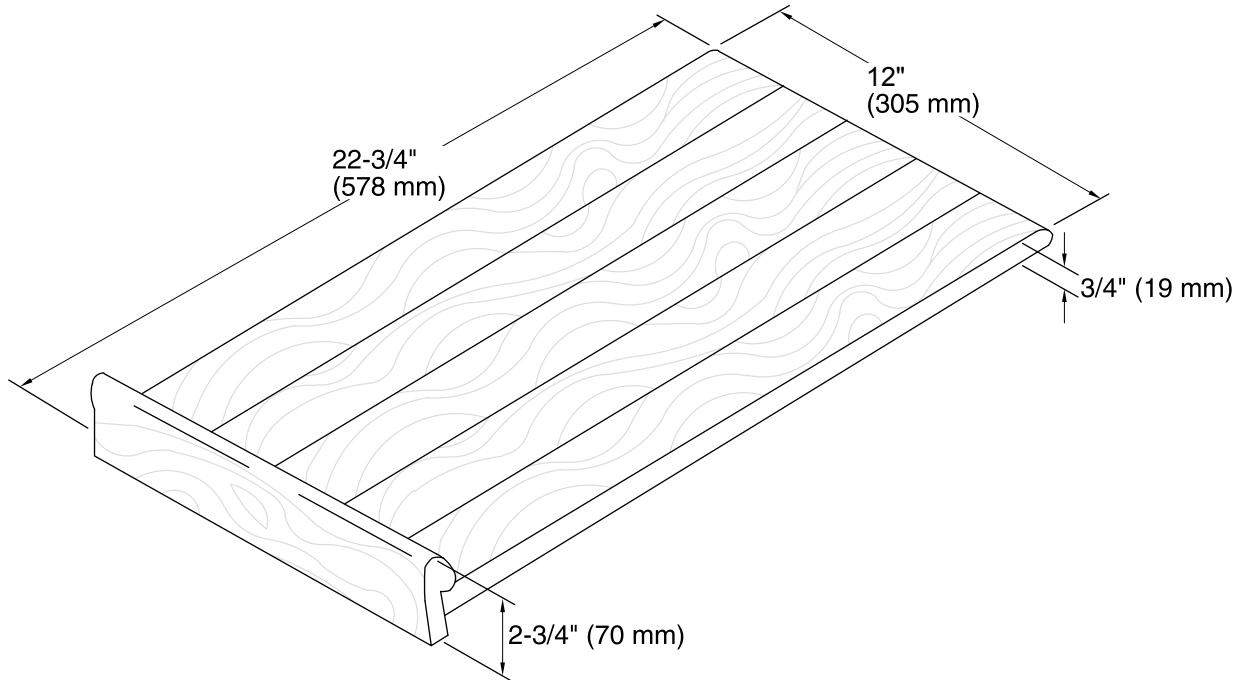

Hardwood Countertop Cutting Board K-2989

Features

- Universal design fits over most kitchen sinks.
- Durable hardwood construction.
- Provides a workstation for quick and easy food prepping.

Codes/Standards

None Applicable

KOHLER® One-Year Limited Warranty

See website for detailed warranty information.

Technical Information

All product dimensions are nominal.

Material: Wood