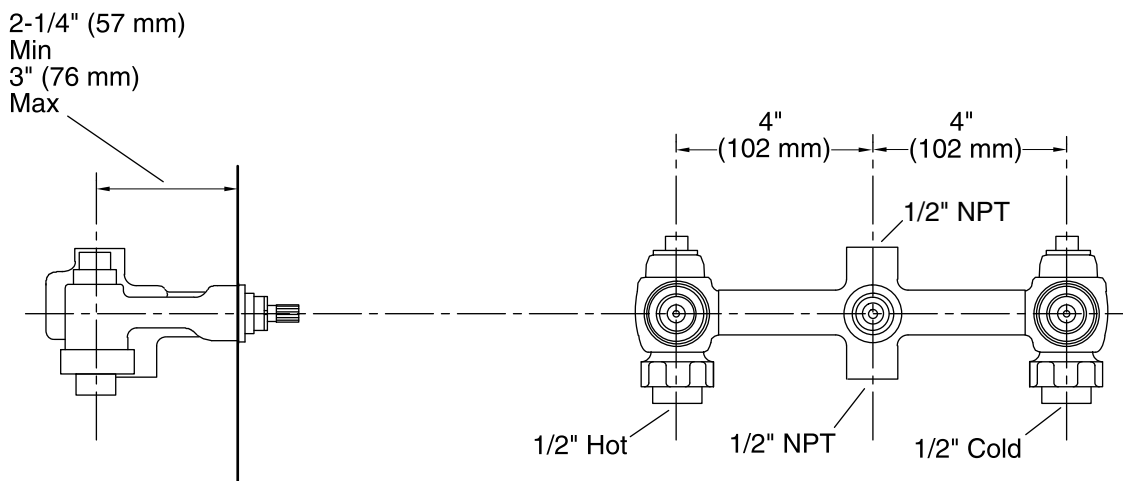

### Features

- For 8" (203 mm) centers.
- 1/2" quarter-turn washerless ceramic disc valves.
- Integral diverter mechanism.
- For use with 8-inch center, three-handle wall-mount faucets.

### Installation

- Wall-mount

### Technical Information

All product dimensions are nominal.