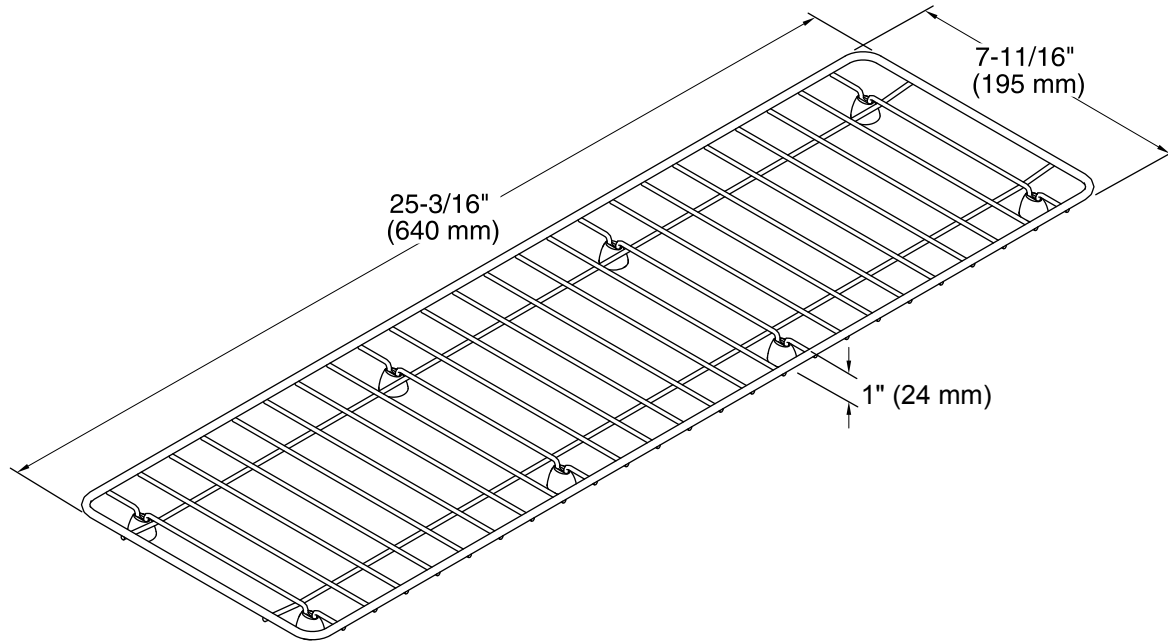

Features

- Fits over the K-3156 and 3157 Undertone trough sinks.
- Comes included with the K-3156 and K-3157 Undertone trough sinks.
- Durable stainless-steel construction.
- Helps protect sink surface from daily wear.
- Dishwasher safe.
- Rubber feet provide added protection.

Color	Code	Description
-------	------	-------------

	ST	Stainless Steel
--	----	-----------------

Technical Information

All product dimensions are nominal.

Material: Stainless Steel