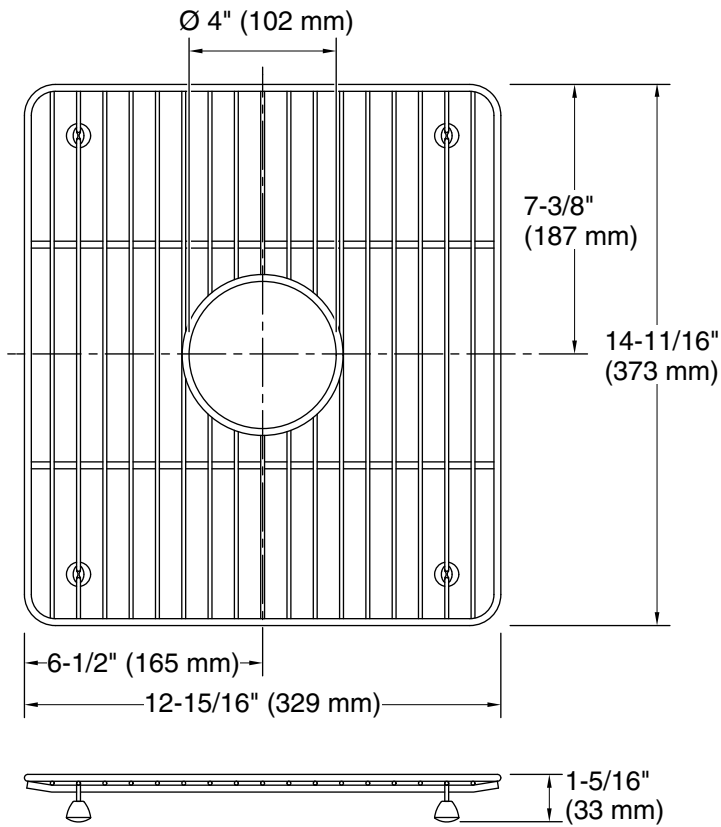

Technical Information

All product dimensions are nominal.

Material: Stainless Steel