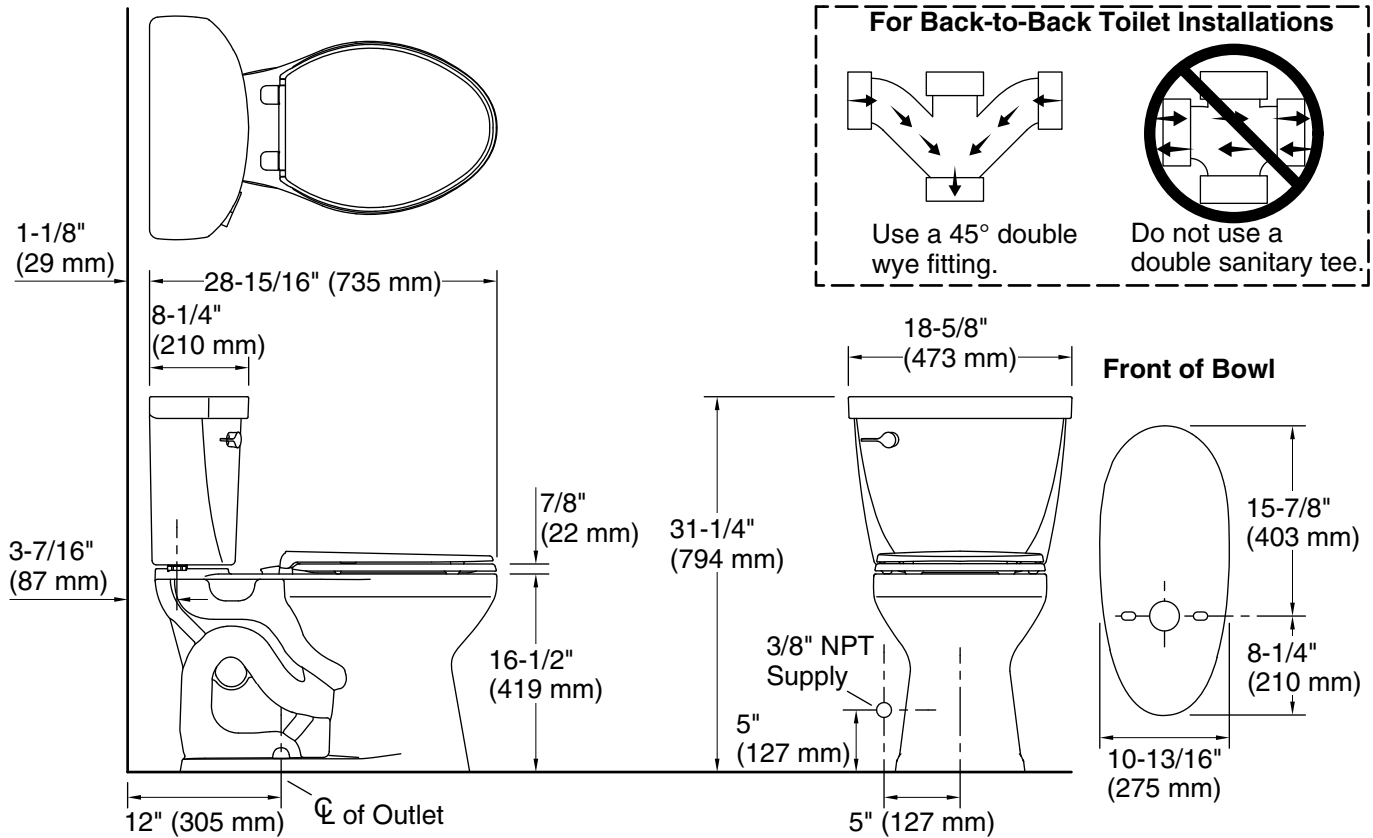

## Features

- Two-piece design.
- Elongated bowl offers added room and comfort.
- Comfort Height® feature offers chair-height seating that makes sitting down and standing up easier for most adults.
- 1.28 gpf (4.8 lpf).
- Left-hand Polished Chrome trip lever.
- 2-1/8" (54 mm) fully glazed trapway.
- Revolution 360® flushing technology generates a forceful swirling motion to keep the bowl clean longer.
- Sanitary guard where bowl and tank meet for ease of cleaning.
- CleanCoat® surface treatment inhibits the growth of water scale and mineral stains for improved ease of cleaning.
- Coordinates with other products in the Cimarron collection.

## Installation

- Standard 12" (305 mm) rough-in.
- Seat and supply line sold separately.

# Cimarron® Comfort Height®

Two-piece elongated 1.28 gpf chair height toilet  
K-31621

## Technical Information

All product dimensions are nominal.

Toilet type:	Floor-mount
Waste Outlet:	Floor
Bowl shape:	Elongated
Flush type:	AquaPiston®, Revolution 360®
Trap passageway:	2-1/8" (54 mm)
Water Consumption	
Full:	1.28 gpf (4.8 lpf)
Water surface size:	10-3/8" x 8-1/8" (264 mm x 206 mm)
Rim to water surface:	6-5/8" (168 mm)
Rough-in:	12" (305 mm)
Seat-mounting holes:	5-1/2" (140 mm)