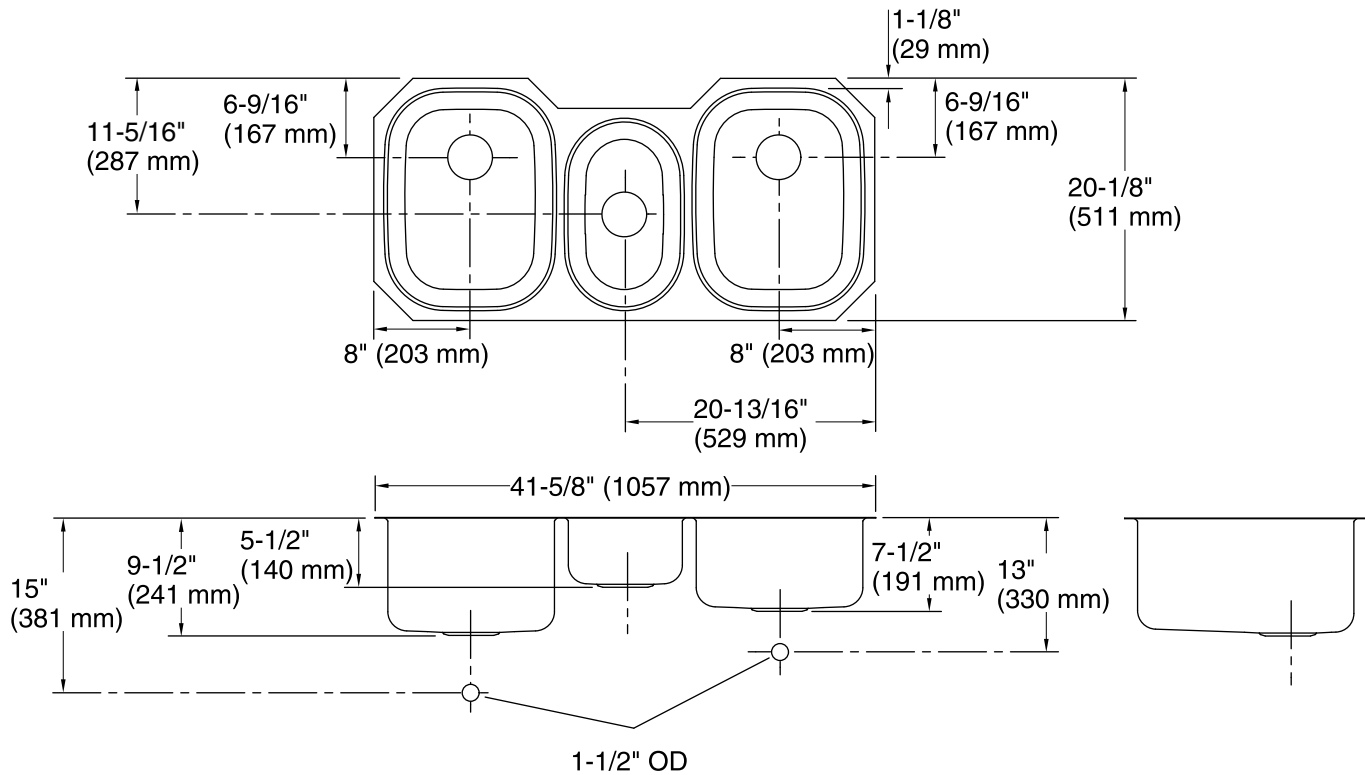

Undertone®

Under-Mount Kitchen Sink

K-3166

Features

- 45-inch minimum base cabinet width.
- Double equal bowls with center disposal bowl.
- 9-1/2-inch left depth, 5-1/2-inch center depth, and 7-1/2-inch right depth.
- No faucet holes.
- SilentShield® sound-absorption technology offers quieter performance.
- Includes installation hardware.

See website for detailed warranty information.

Technical Information

All product dimensions are nominal.

Bowl configuration: Two equal bowls and center bowl

Installation: Under-mount

Min. base cabinet width: 45" (1143 mm)

Bowl area (Left): Length: 14" (356 mm)
Width: 18" (457 mm)
Bowl depth: 9-1/2" (241 mm)

Bowl area (Center): Length: 9" (229 mm)
Width: 15" (381 mm)
Bowl depth: 5-1/2" (140 mm)

Bowl area (Right): Length: 14" (356 mm)
Width: 18" (457 mm)
Bowl depth: 7-1/2" (191 mm)

Drain hole: 3-5/8" (92 mm)

Template: 1047579-7, required, included

Notes

Install this product according to the installation instructions.