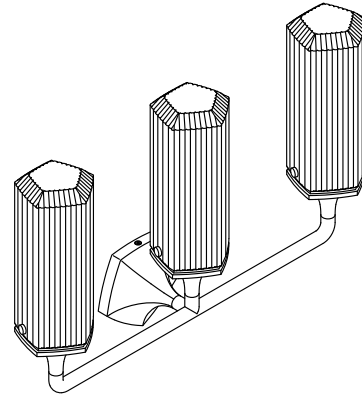

Occasion™
24" three-light sconce
K-31778-SC03

Features

- Ridged cylindrical glass shades combine with faceted metals in vintage-inspired fixtures elegant enough for any room.
- Coordinates with faucets in the Occasion collection.
- Requires three bulbs with medium (E26) base; T10 bulb recommended (sold separately).
- Suitable for damp locations, per UL 1598.

Material

- Premium metal and glass construction.
- Manufactured with quality materials and complemented with a meticulous finishing process.
- Durable finishes engineered to last and designed to coordinate with KOHLER faucet finishes.

Installation

- Installation hardware included.

Codes/Standards

UL 1598
CSA C22.2 No. 250

**KOHLER® Indoor Lighting Fixtures
Limited Warranty**

See website for detailed warranty information.