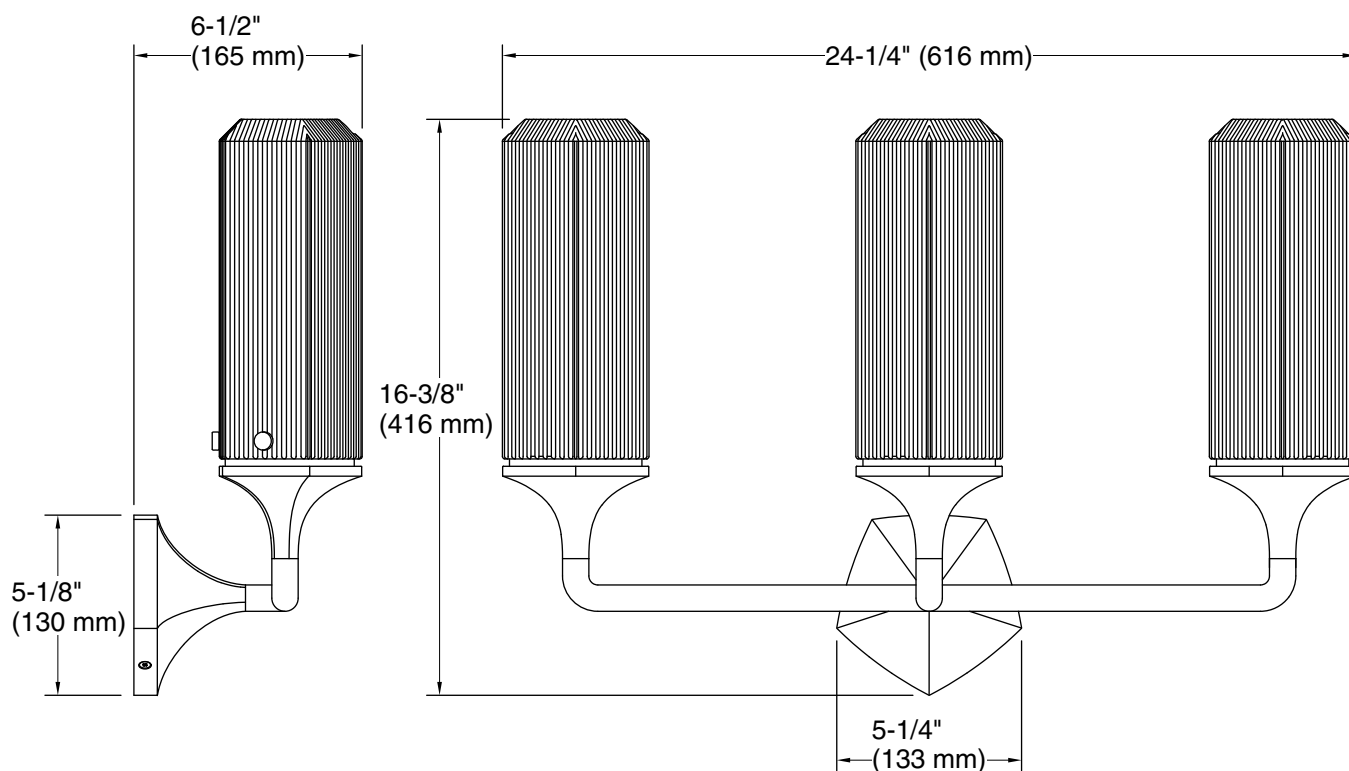

Required Electrical Service

One circuit required.

120 V, 60 Hz

Technical Information

All product dimensions are nominal.

Material: Steel, Zinc, Glass

Number of Lights: 3

Lighting Type: Socket-based

Socket Type: E-26 Medium

Number of Shades: 3

Shade Type: Glass - clear