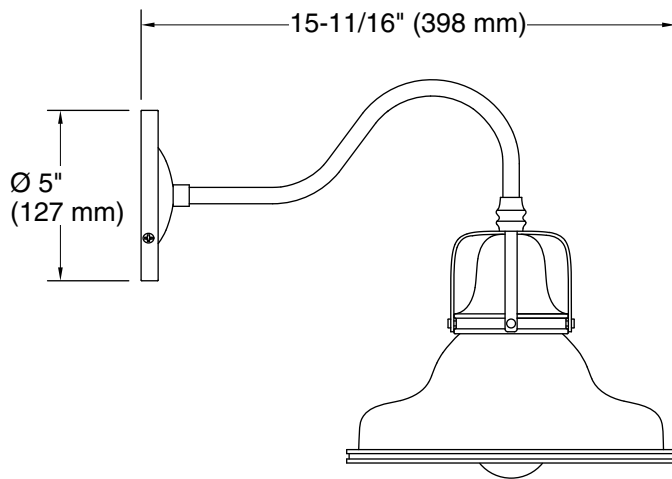

Required Electrical Service

One dedicated circuit required.

Lights: 120 V, 12 A, 60 Hz

Technical Information

All product dimensions are nominal.

Installation Type: Wall-mount

Material: Steel, Aluminum

Number of Lights: 1

Lighting Type: Socket-based

Socket Type: E-26 Medium

Number of Shades: 1

Shade Type: Metal

Electrical component Socket Rating: 60 Hz, 100 W
rating: