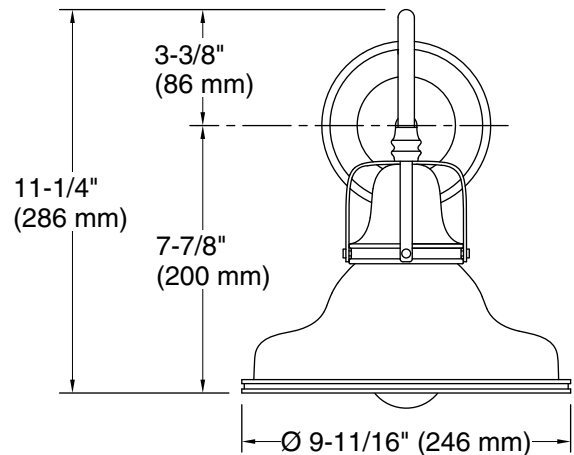

Required Electrical Service

One dedicated circuit required.

Lights: 120 V, 12 A, 60 Hz

Technical Information

All product dimensions are nominal.

Installation Type: Wall-mount

Material: Steel, Aluminum

Number of Lights: 1

Lighting Type: Socket-based

Socket Type: E-26 Medium

Number of Shades: 1

Shade Type: Metal

Electrical component Socket Rating: 60 Hz, 100 W
rating: