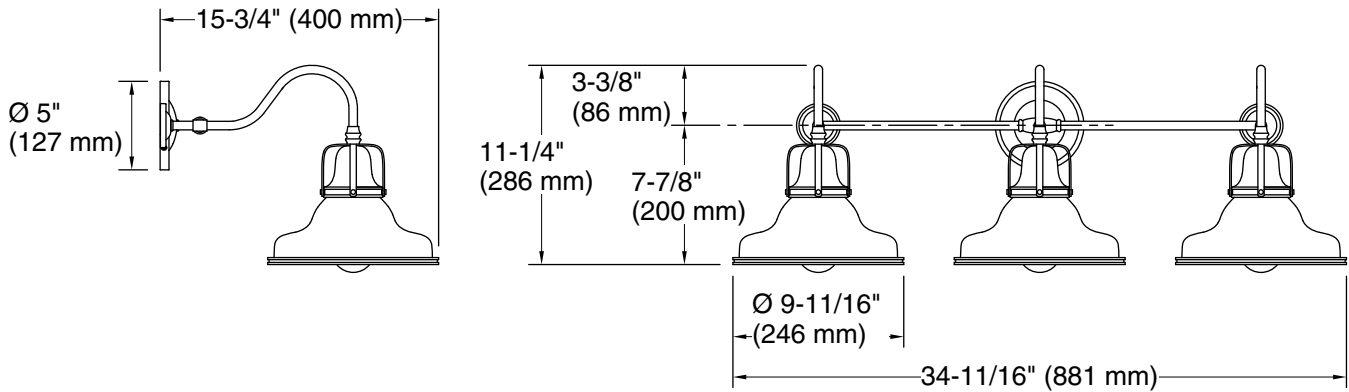

Required Electrical Service

One circuit required.

Lights: 120 V, 12 A, 60 Hz

Technical Information

All product dimensions are nominal.

Installation Type: Wall-mount
Material: Steel, Aluminum
Number of Lights: 3
Lighting Type: Socket-based
Socket Type: E-26 Medium
Number of Shades: 3
Shade Type: Metal
Electrical component Socket Rating: 60 Hz, 100 W
rating: