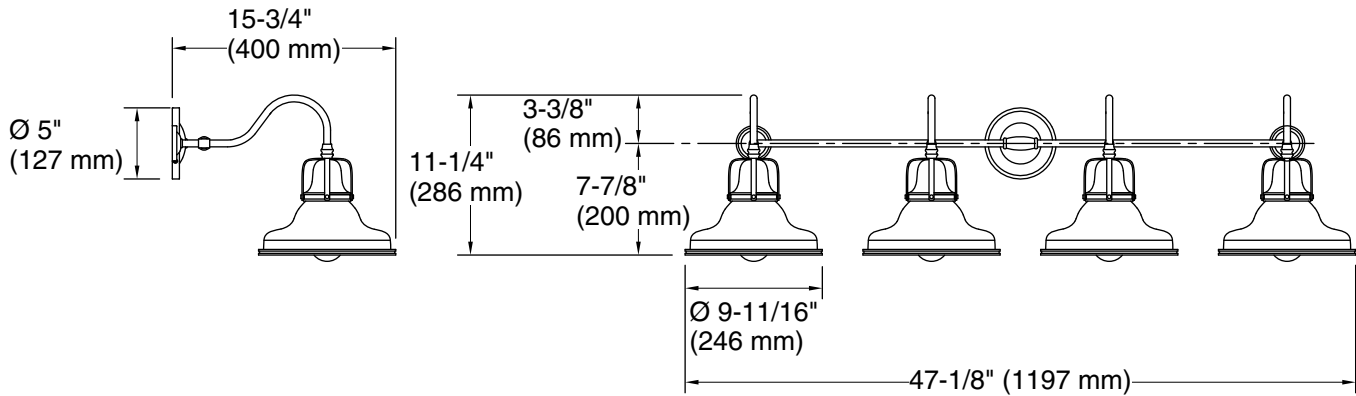

Features

- The double-domed metal shade features a cage detail at the connection
- A great piece for any farmhouse- or industrial-style space — especially over a double-vanity sink, or in a guest bathroom, or powder room
- Medium base (E26) socket, works best with type A or G light bulbs (sold separately)
- Suitable for damp locations, per UL 1598

UL 1598
CSA C22.2 No. 250.0

KOHLER® Indoor Lighting Fixtures Limited Warranty

See website for detailed warranty information.

Available Colors/Finishes

Color tiles intended for reference only.

Color	Code	Description
	CPL	Polished Chrome
	WGL	White, Gold Trim
	BML	Black, Brass Trim
	WCL	White, Chrome Trim

Required Electrical Service

One circuit required.

Lights: 120 V, 12 A, 60 Hz

Technical Information

All product dimensions are nominal.

Installation Type: Wall-mount
Material: Steel, Aluminum
Number of Lights: 4
Lighting Type: Socket-based
Socket Type: E-26 Medium
Number of Shades: 4
Shade Type: Metal
Electrical component Socket Rating: 60 Hz, 100 W rating: