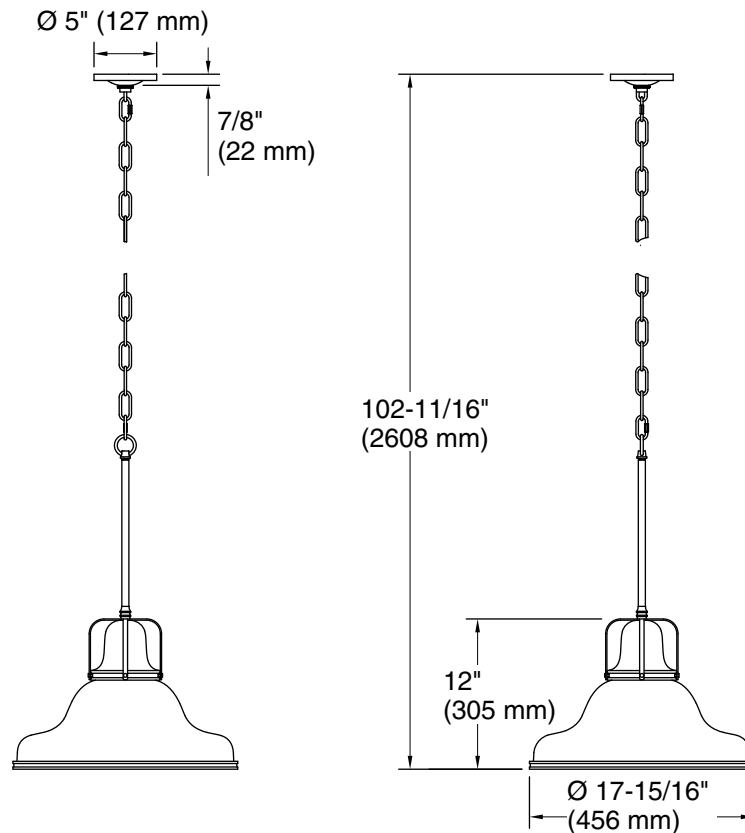

Features

- The double-domed metal shade features a cage detail at the connection
- A statement piece at 18" (457 mm) wide, this pendant is perfect for any farmhouse- or industrial-style space
- Medium base (E26) socket, works best with type A or G light bulbs (sold separately)
- Suitable for damp locations, per UL 1598

UL 1598
CSA C22.2 No. 250.0

KOHLER® Indoor Lighting Fixtures Limited Warranty

See website for detailed warranty information.

Available Colors/Finishes

Color tiles intended for reference only.

Color	Code	Description
	CPL	Polished Chrome
	BML	Black, Brass Trim
	WCL	White, Chrome Trim
	WGL	White, Gold Trim

Required Electrical Service

One circuit required.

Lights: 120 V, 12 A, 60 Hz

Technical Information

All product dimensions are nominal.

Material: Steel, Aluminum

Number of Lights: 3

Lighting Type: Socket-based

Socket Type: E-26 Medium

Number of Shades: 1

Shade Type: Metal

Hanging Type: Chain

Height: $30-5/16''$ (770 mm) -
 $99-9/16''$ (2529 mm)

Electrical component rating: Socket Rating: 60 Hz, 60 W