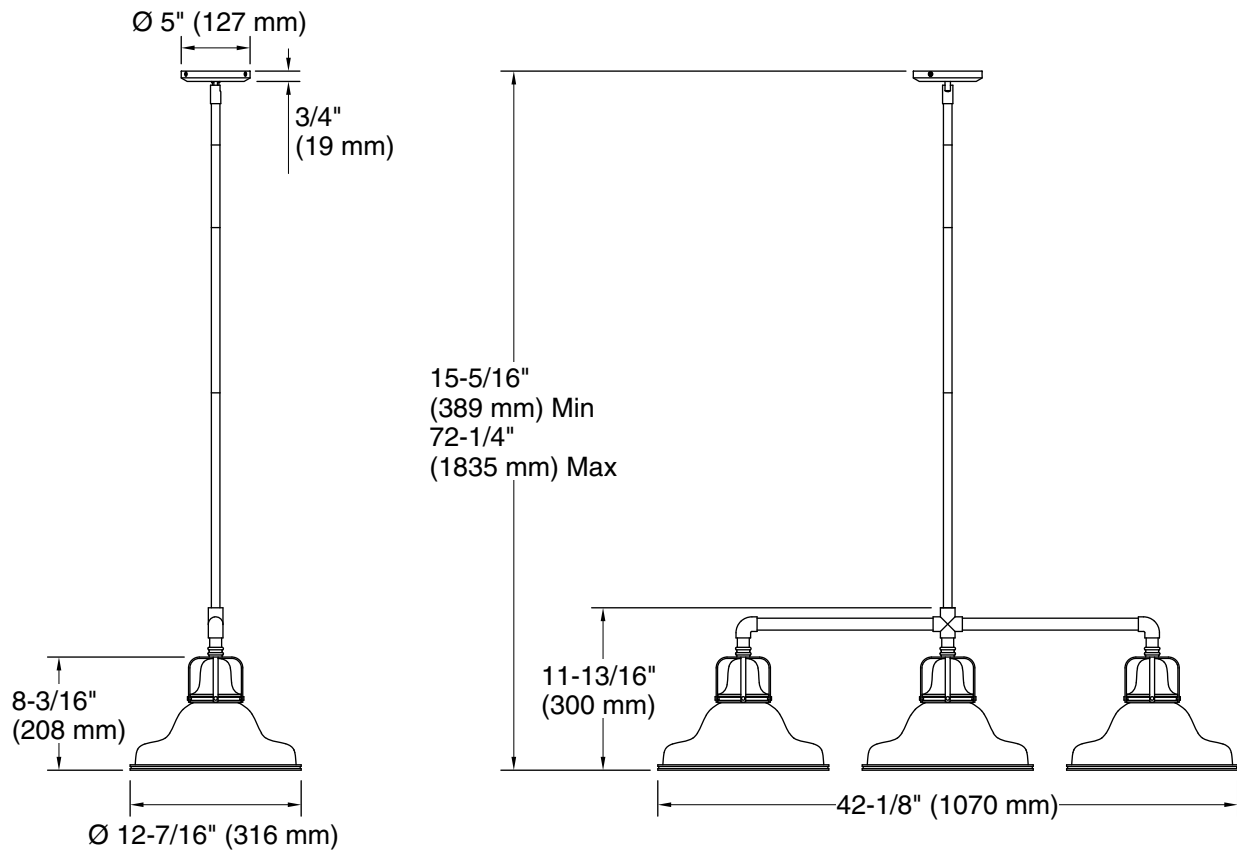

Features

- The double-domed metal shade features a cage detail at the connection
- An impressive 42" (1067 mm) wide chandelier, perfect for over a large island or dining table
- Medium base (E26) socket, works best with type A or G light bulbs (sold separately)
- Suitable for damp locations, per UL 1598

Required Electrical Service

One circuit required.

Lights: 120 V, 12 A, 60 Hz

Technical Information

All product dimensions are nominal.

Installation Type: Ceiling-mount

Material: Steel, Aluminum, Zinc

Number of Lights: 3

Lighting Type: Socket-based

Socket Type: E-26 Medium

Number of Shades: 3

Shade Type: Metal

Hanging Type: Downrod

Downrod Detail: 1 x 3" (76 mm), 1 x 6" (152 mm), 1 x 12" (305 mm), 2 x 18" (457 mm)

Height: 15-1/4" (388 mm) - 72-1/4" (1835 mm)