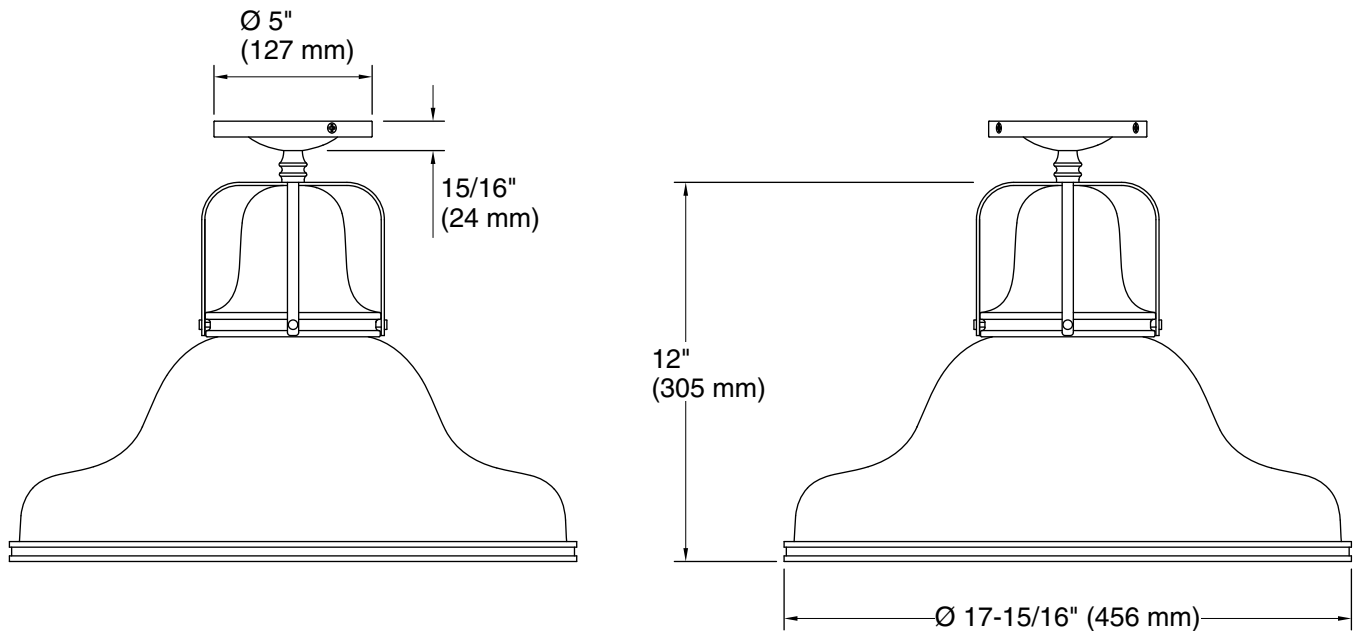

Features

- The double-domed metal shade features a cage detail at the connection
- A perfect piece for any space — especially in a hallway, mudroom, bedroom, closet, or bathroom
- Medium base (E26) socket, works best with type A or G light bulbs (sold separately)
- Suitable for damp locations, per UL 1598

Required Electrical Service

One circuit required.

Lights: 120 V, 12 A, 60 Hz

Technical Information

All product dimensions are nominal.

Installation Type: Flush-mount

Material: Steel, Aluminum

Number of Lights: 3

Lighting Type: Socket-based

Socket Type: E-26 Medium

Number of Shades: 1

Shade Type: Metal

Hanging Type: Downrod

Electrical component rating: Socket Rating: 60 Hz, 60 W