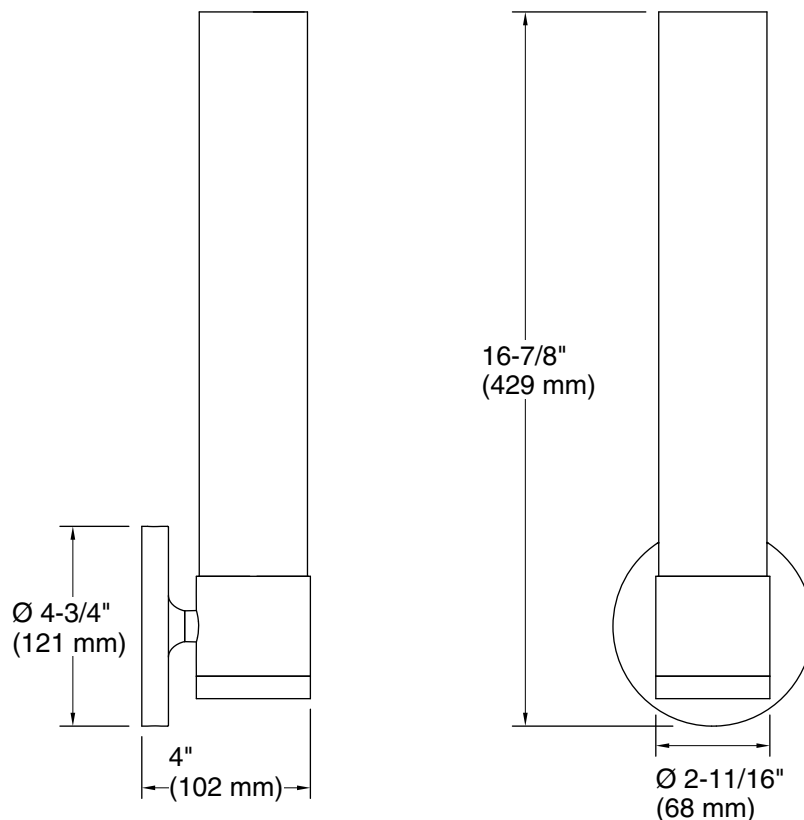

Required Electrical Service

One circuit required.

120 V, 60 Hz

Technical Information

All product dimensions are nominal.

Material: Steel, Aluminum, Glass

Number of Lights: 1

Lighting Type: Socket-based

Socket Type: E-26 Medium

Number of Shades: 1

Shade Type: Glass - painted