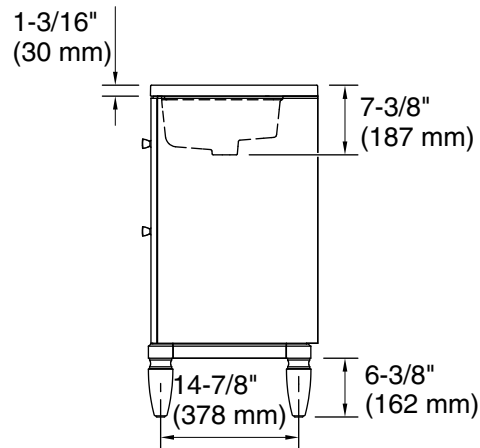

### Features

- One full-extension 12¾" (325 mm) drawer with soft-close side-mount slides.
- Three-way adjustable soft-close door hinges with 100° opening capability for easy cabinet access.
- 18" (457 mm) cabinet interior provides ample storage space.
- Finish-matched cabinet interior offers generous clearance for plumbing.
- Quartz vanity top adds beauty and long-lasting durability.
- Customize your storage with optional accessories such as floor liners, drawer organizers, and perfectly sized containers (sold separately).
- Coordinates with K-33542 upgraded hardware finishes, K-25814 quartz backsplash, and K-25819 quartz side splash (sold separately).

### Technical Information

All product dimensions are nominal.