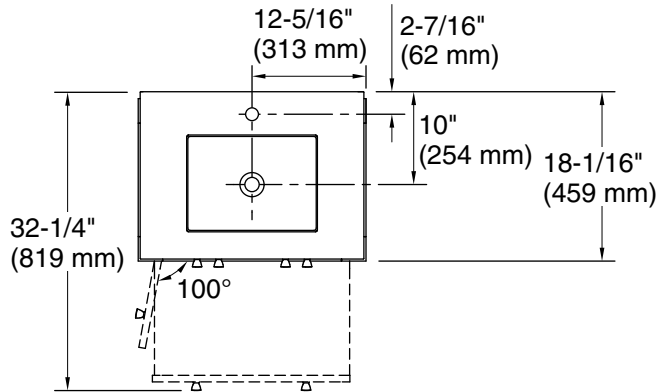

Waste Pipe Location Information