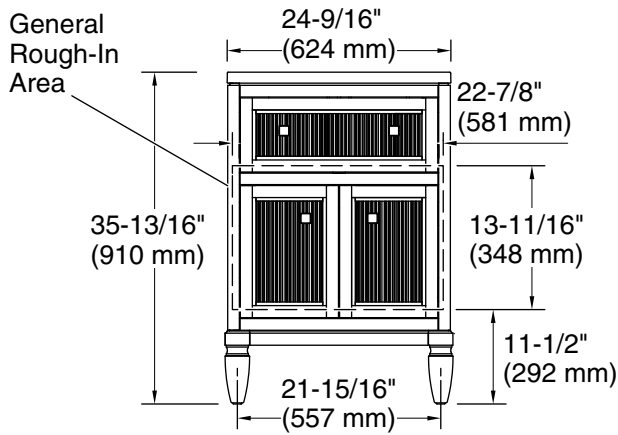

### Features

- One full-extension 12¾" (325 mm) drawer with soft-close side-mount slides.
- Three-way adjustable soft-close door hinges with 100° opening capability for easy cabinet access.
- 18" (457 mm) cabinet interior provides ample storage space.
- Finish-matched cabinet interior offers generous clearance for plumbing.
- Quartz vanity top adds beauty and long-lasting durability.
- Customize your storage with optional accessories such as floor liners, drawer organizers, and perfectly sized containers (sold separately).
- Coordinates with K-33542 upgraded hardware finishes, K-25814 quartz backsplash, and K-25819 quartz side splash (sold separately).

### Technical Information

All product dimensions are nominal.