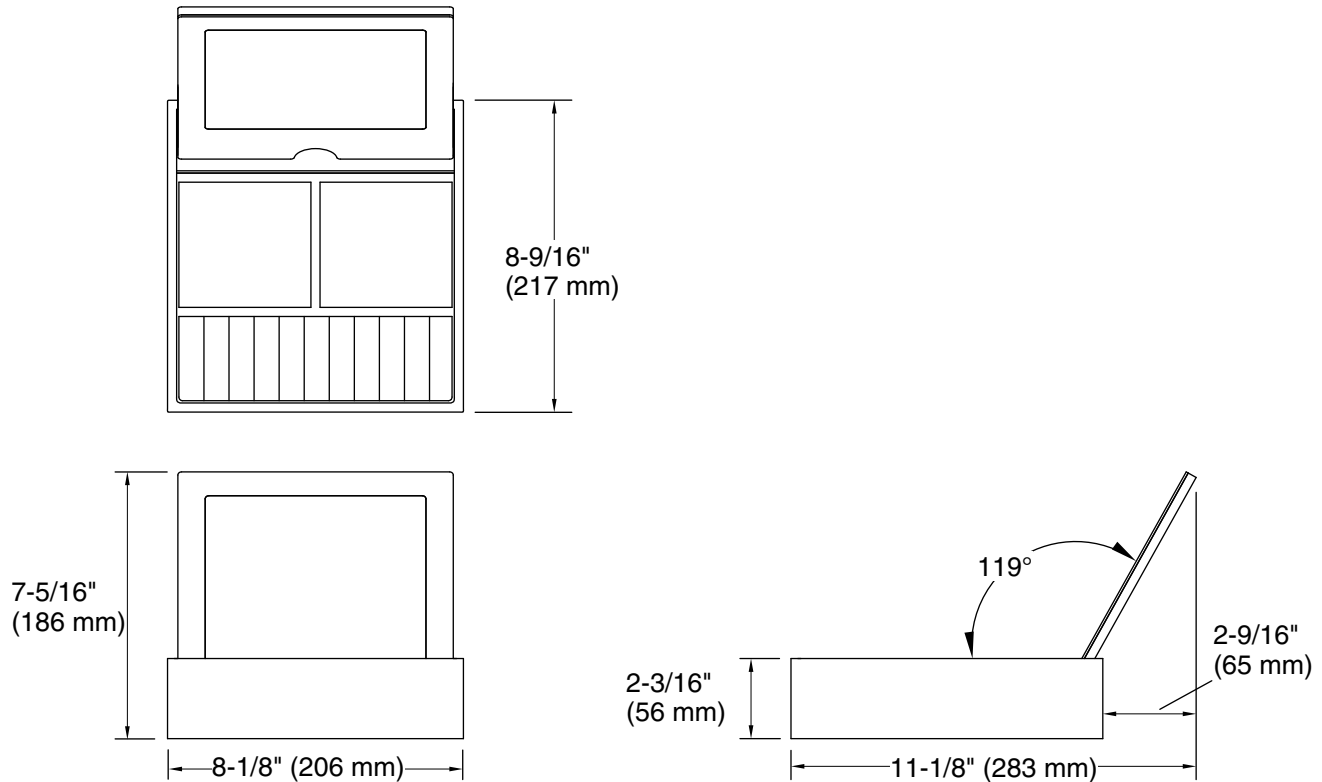

Features

- 8-1/4" x 8-3/4" x 2-1/4" (210 x 222 x 57 mm) divided organizing tray.
- One 4" x 8-3/4" (102 x 222 mm) and two 4" x 4-1/4" (102 x 108 mm) sections keep jewelry organized.
- For use in KOHLER cabinet drawers.
- Compartmentalizes vanity drawer to maximize storage space and organize items.

	1WT	
--	-----	--

Technical Information

All product dimensions are nominal.

Material: Leather