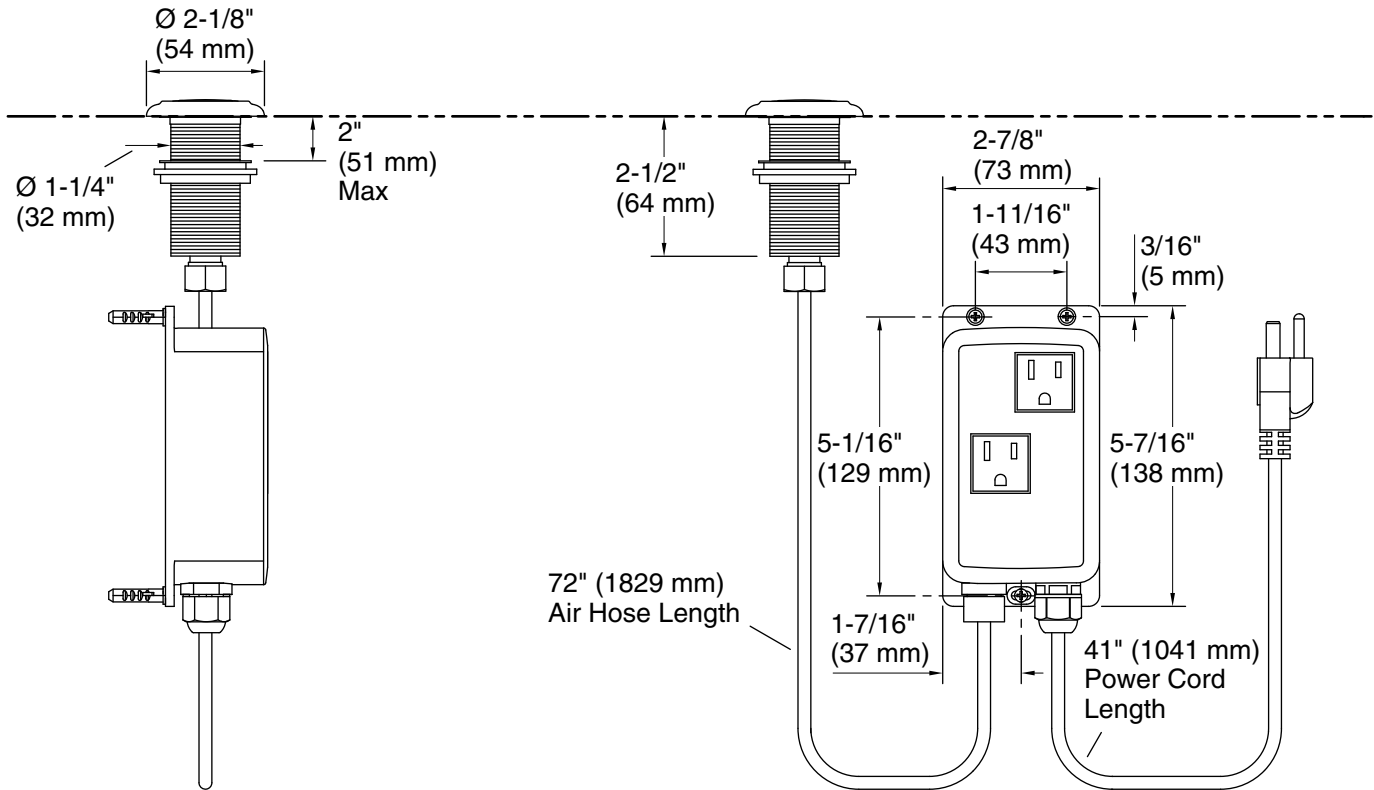

Required Electrical Service

Technical Information

All product dimensions are nominal.

Material: Brass/Plastic