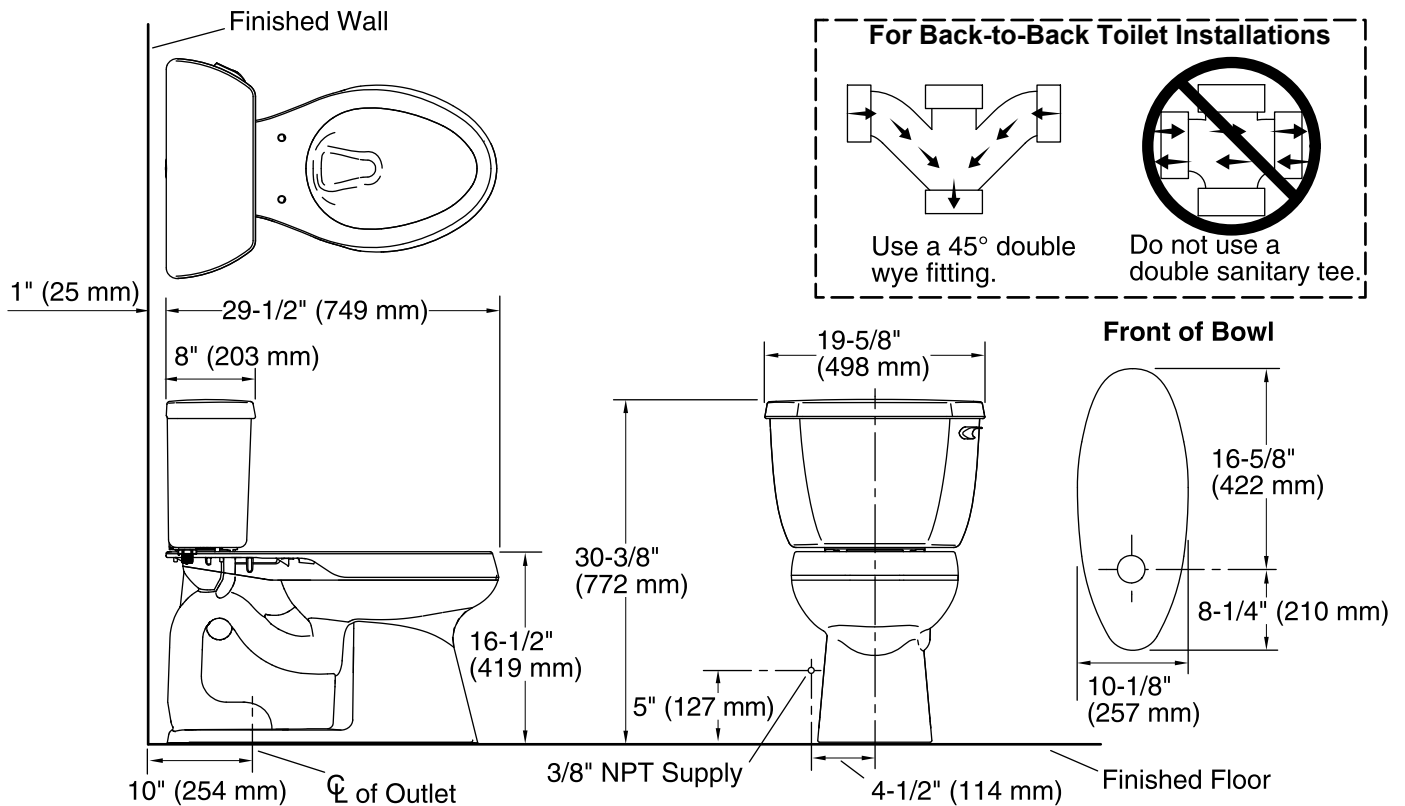

For the most current Specification Sheet, go to www.kohler.com.

10-5-2019 20:22 - US/CA

THE BOLD LOOK
OF **KOHLER**®

Highline® Classic Comfort Height®

two-piece elongated 1.28 gpf toilet

K-3713-RA

Technical Information

All product dimensions are nominal.

Toilet type:	Two-piece, Floor-mount
Waste Outlet:	Floor
Bowl shape:	Elongated
Flush type:	Class Five®
Trap passageway:	2-1/8" (54 mm)
Water Consumption	
Full:	1.28 gpf (4.8 lpf)
Water surface size:	11-3/8" x 8" (289 mm x 203 mm)
Rim to water surface:	5-7/8" (149 mm)
Rough-in:	10" (254 mm)
Seat-mounting holes:	5-1/2" (140 mm)

Notes

Install this product according to the installation instructions.

For back-to-back toilet installations: Use only a 45° double wye fitting.

ADA, OBC, CSA B651 compliant when installed to the specific requirements of these regulations.