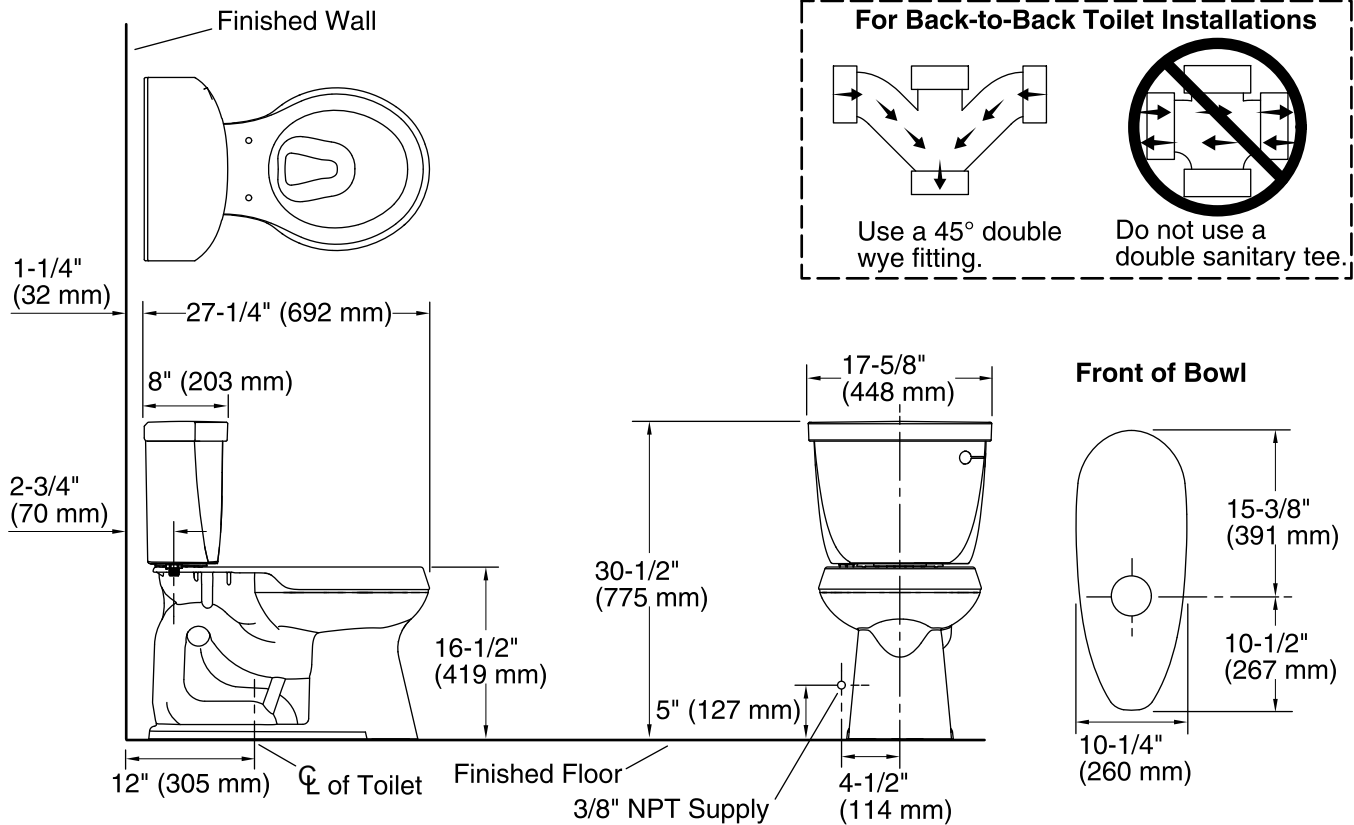

Cimarron® Comfort Height®
two-piece round-front 1.6 gpf toilet
K-3888-RA

Features

- Two-piece toilet.
- Round-front bowl offers an ideal solution for smaller baths and powder rooms.
- Comfort Height® feature offers chair-height seating that makes sitting down and standing up easier for most adults.
- 1.6 gallons per flush (gpf).
- 2-1/8-inch glazed trapway.
- Right-hand Polished Chrome trip lever included.
- Combination consists of the K-4347 bowl and the K-4167 tank.
- Coordinates with other products in the Cimarron collection.
- Durable canister design has 90% less exposed seal material than a 3-inch flapper, for leak-free performance

Installation

- Standard 12-inch rough-in.
- DryLock™ System saves installation time and helps prevent water leakage.
- Seat and supply line not included.

Recommended Products/Accessories

- K-4639 Cachet® Quiet-Close™ Round-Front Toilet Seat
- K-5589 Purefresh® Round-Front Toilet Seat
- K-76923 Puretide™ Quiet-Close™ round-front manual cleansing toilet seat
- K-5420 Low-Profile Bolt Caps
- K-9466-R Right-Hand Trip Lever
- K-9470-R Right-Hand Trip Lever
- 1023457 Wax Ring/Hardware Kit
- 1265114 Connector Hose

Color	Code	Description
	0	White
	96	Biscuit

Cimarron® Comfort Height®
two-piece round-front 1.6 gpf toilet
K-3888-RA

Technical Information

All product dimensions are nominal.

- Toilet type: Two-piece, Floor-mount
- Waste Outlet: Floor
- Bowl shape: Round-front
- Flush type: AquaPiston®
- Trap passageway: 2-1/8" (54 mm)
- Water Consumption
 - Full: 1.6 gpf (6 lpf)
- Water surface size: 11" x 8-3/4" (279 mm x 222 mm)
- Rim to water surface: 5-1/4" (133 mm)
- Rough-in: 12" (305 mm)
- Seat-mounting holes: 5-1/2" (140 mm)

Notes

Install this product according to the installation instructions.
For back-to-back toilet installations: Use only a 45° double wye fitting.