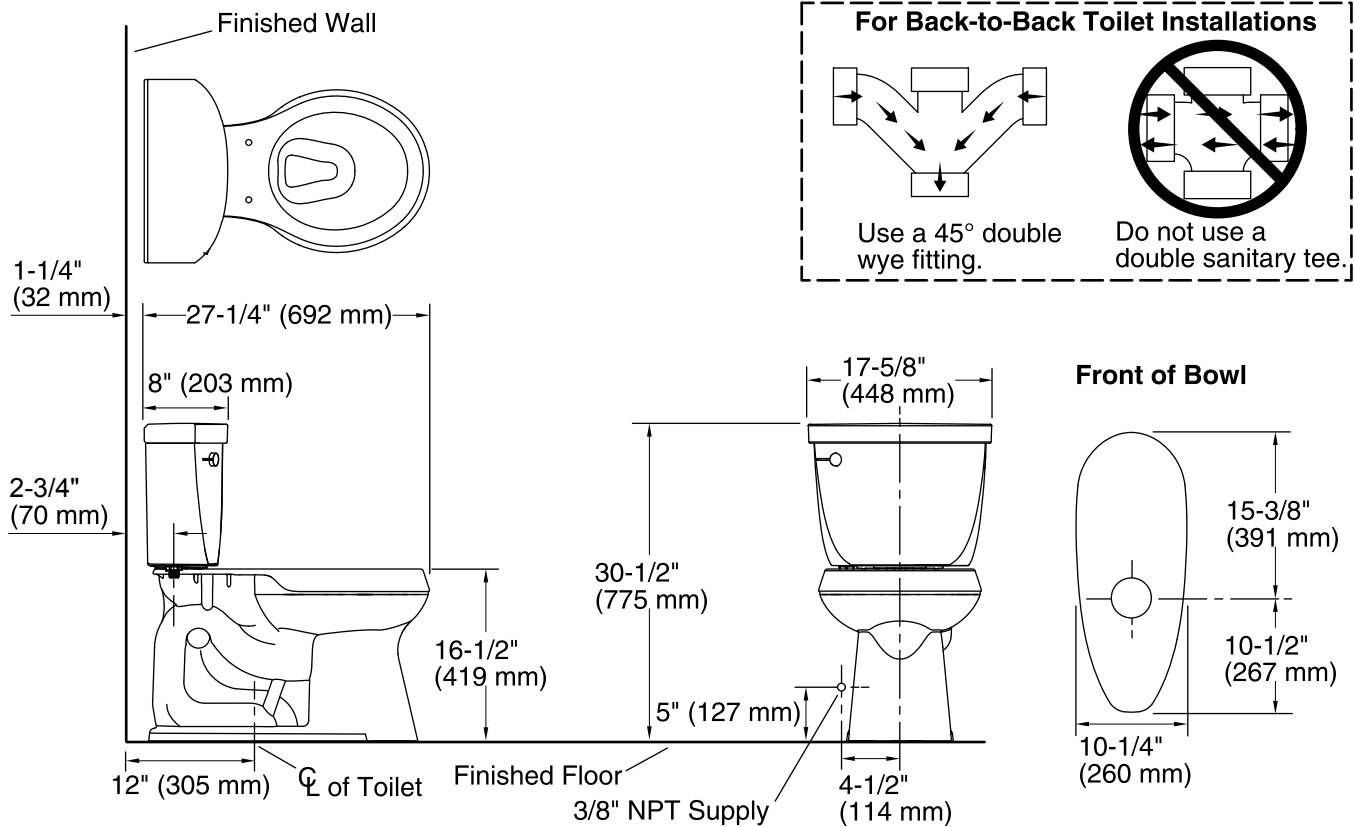

Cimarron® Comfort Height®

two-piece round-front 1.28 gpf toilet
K-3888

Features

- Two-piece toilet.
- Round-front bowl offers an ideal solution for smaller baths and powder rooms.
- Comfort Height® feature offers chair-height seating that makes sitting down and standing up easier for most adults.
- 1.6 gallons per flush (gpf).
- 2-1/8-inch glazed trapway.
- Standard left-hand Polished Chrome trip lever included.
- Combination consists of the K-4347 bowl and the K-4167 tank.
- Coordinates with other products in the Cimarron collection.
- Light-touch canister flush requires a lower actuation force than a flapper

Installation

- Standard 12-inch rough-in.
- DryLock™ System saves installation time and helps prevent water leakage.
- Seat and supply line not included.

Recommended Products/Accessories

- K-4639 Cachet® Quiet-Close™ Round-Front Toilet Seat
- K-5589 Purefresh® Round-Front Toilet Seat
- K-76923 Puretide™ Quiet-Close™ round-front manual cleansing toilet seat
- K-5420 Low-Profile Bolt Caps
- K-9466-L Left-Hand Trip Lever
- K-9470-L Left-Hand Trip Lever
- 1023457 Wax Ring/Hardware Kit
- 1265114 Connector Hose

Technical Information

All product dimensions are nominal.

- Toilet type: Two-piece, Floor-mount
- Waste Outlet: Floor
- Bowl shape: Round-front
- Flush type: AquaPiston®
- Trap passageway: 2-1/8" (54 mm)
- Water Consumption
 - Full: 1.6 gpf (6 lpf)
- Water surface size: 11" x 8-3/4" (279 mm x 222 mm)
- Rim to water surface: 5-1/4" (133 mm)
- Rough-in: 12" (305 mm)
- Seat-mounting holes: 5-1/2" (140 mm)

Notes

Install this product according to the installation instructions.
For back-to-back toilet installations: Use only a 45° double wye fitting.