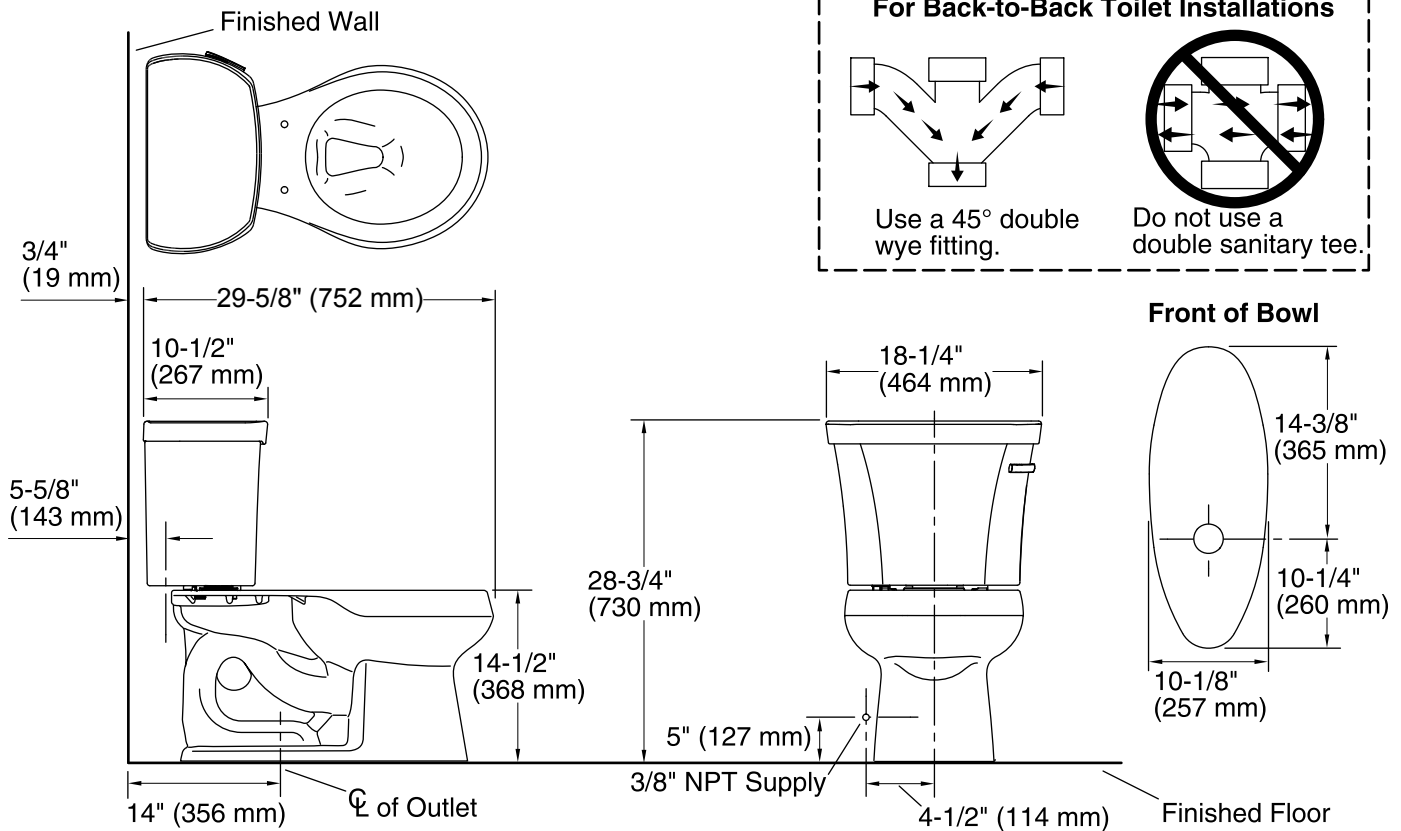

### Features

- Two-piece toilet.
- Round-front bowl offers an ideal solution for smaller baths and powder rooms.
- 1.28 gallons per flush (gpf).
- Right-hand trip lever included.
- Combination consists of the K-4841-RA tank and the K-4197 bowl.
- Coordinates with other products in the Wellworth collection.

## Technical Information

All product dimensions are nominal.

Toilet type:	Two-piece, Floor-mount
Waste Outlet:	Floor
Bowl shape:	Round-front
Flush type:	Class Five®
Trap passageway:	2-1/8" (54 mm)
Water Consumption	
Full:	1.28 gpf (4.8 lpf)
Water surface size:	10-1/2" x 7-3/4" (267 mm x 197 mm)
Rim to water surface:	5-1/4" (133 mm)
Rough-in:	14" (356 mm)
Seat-mounting holes:	5-1/2" (140 mm)

## Notes

Install this product according to the installation instructions.

For back-to-back toilet installations: Use only a 45° double wye fitting.