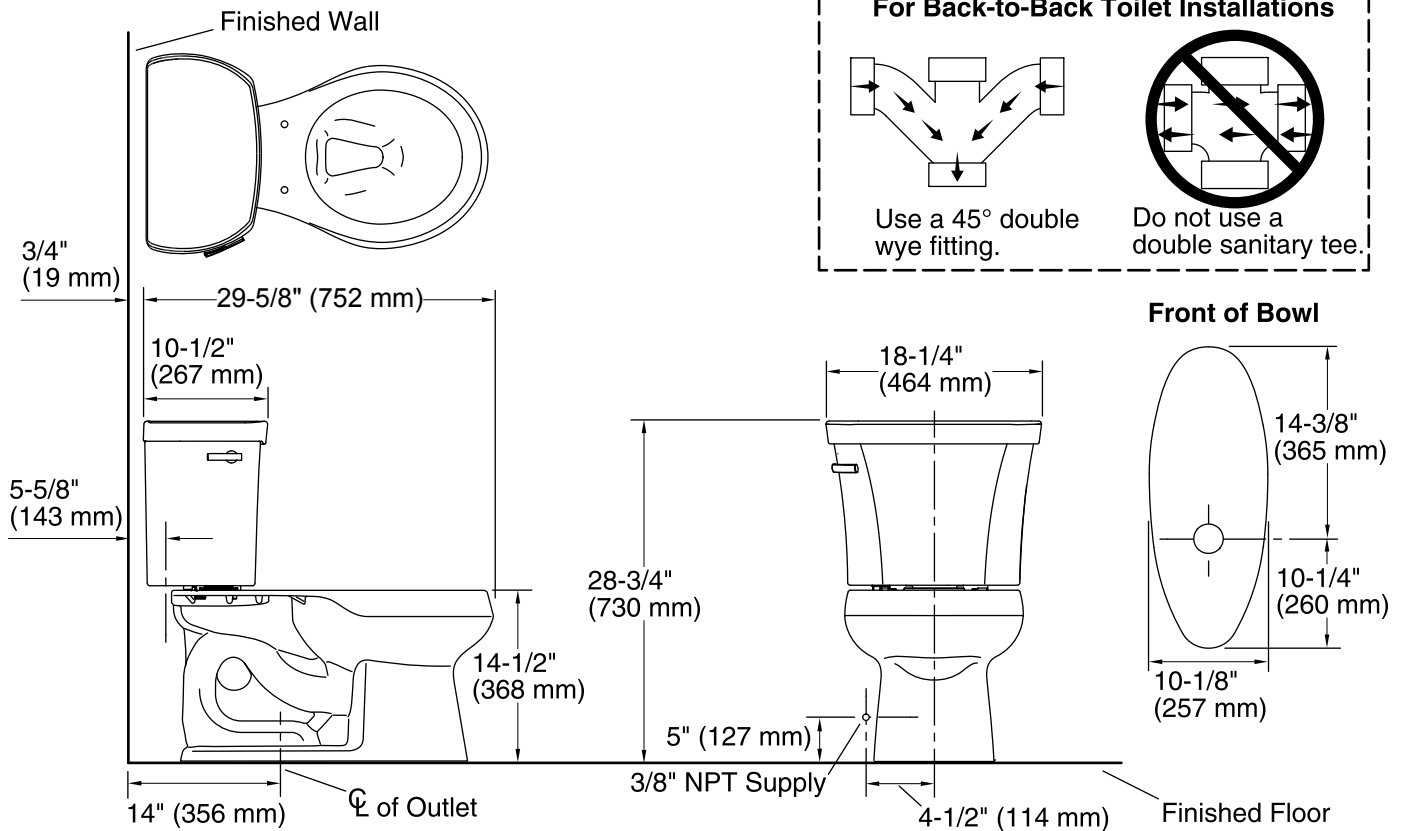

### Features

- Two-piece toilet.
- Round-front bowl offers an ideal solution for smaller baths and powder rooms.
- 1.28 gallons per flush (gpf).
- Standard left-hand trip lever included.
- Combination consists of the K-4841 tank and the K-4197 bowl.
- Coordinates with other products in the Wellworth collection.

### Installation

- 14-inch rough-in.
- Three-bolt installation.
- Seat and supply line not included.

### Included Components

Product consists of:

- K-4197 Round-Front Bowl
- K-4841 Toilet tank, 1.28 gpf

Additional Components:

- Bolt cap accessory pack
- Tank accessory pack
- Tank cover
- Trip lever

## Technical Information

All product dimensions are nominal.

Toilet type:	Two-piece, Floor-mount
Waste Outlet:	Floor
Bowl shape:	Round-front
Flush type:	Class Five®
Trap passageway:	2-1/8" (54 mm)
Water Consumption	
Full:	1.28 gpf (4.8 lpf)
Water surface size:	10-1/2" x 7-3/4" (267 mm x 197 mm)
Rim to water surface:	5-1/4" (133 mm)
Rough-in:	14" (356 mm)
Seat-mounting holes:	5-1/2" (140 mm)