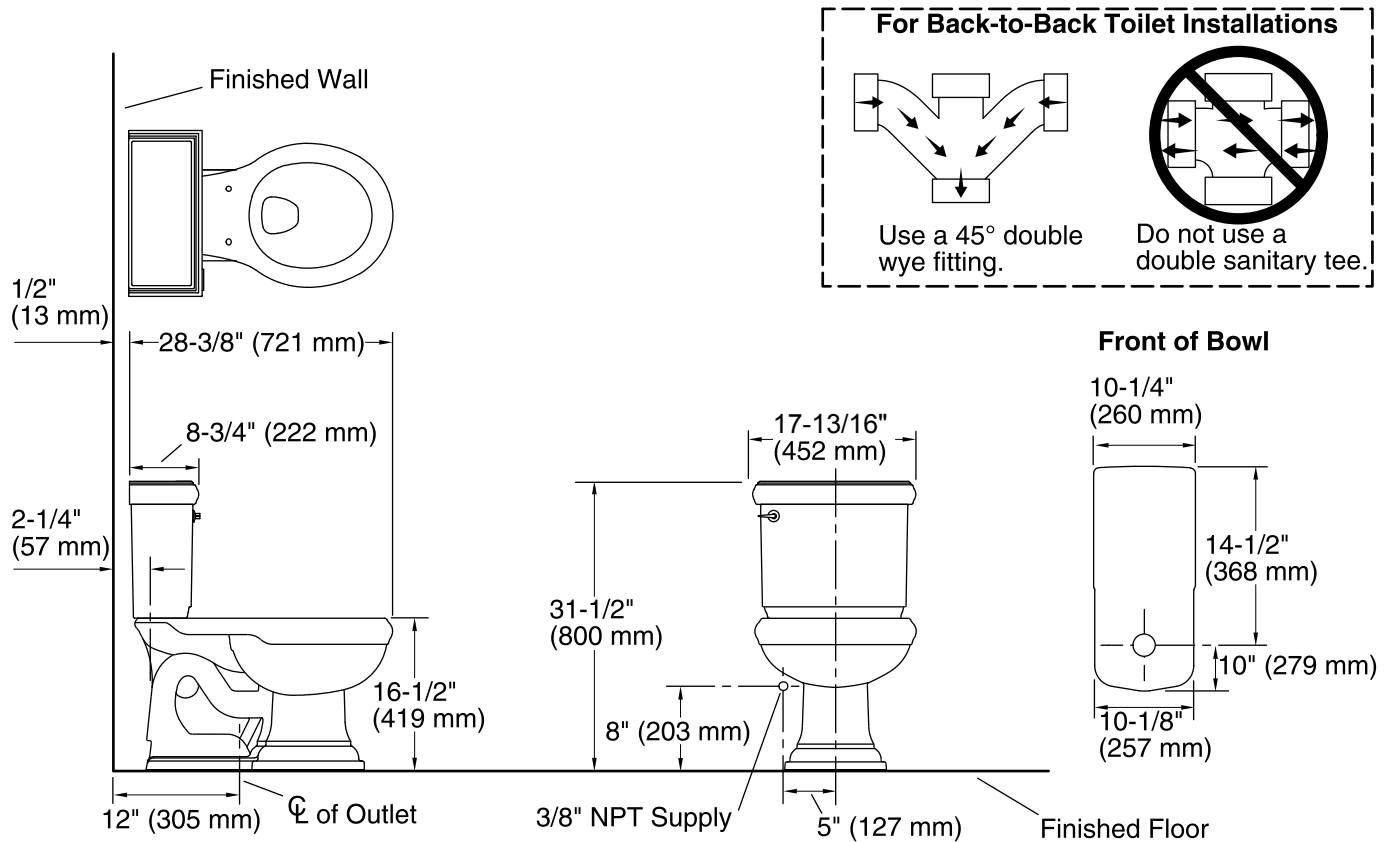

### Features

- Two-piece toilet.
- Round-front bowl offers an ideal solution for smaller baths and powder rooms.
- Comfort Height® feature offers chair-height seating that makes sitting down and standing up easier for most adults.
- 1.28 gallons per flush (gpf).
- 2-1/8-inch glazed trapway.
- Standard left-hand Polished Chrome trip lever included.
- Combination consists of the K-4387 bowl and the K-4433 tank.
- Coordinates with other products in the Memoirs collection with Stately design.

### Installation

- Standard 12-inch rough-in.
- Three-bolt installation.
- Seat and supply line not included.

### Technical Information

All product dimensions are nominal.

Toilet type:	Two-piece, Floor-mount
Waste Outlet:	Floor
Bowl shape:	Round-front
Flush type:	AquaPiston®
Trap passageway:	2-1/8" (54 mm)
Water Consumption	
Full:	1.28 gpf (4.8 lpf)
Water surface size:	11-1/2" x 8-3/4" (292 mm x 222 mm)
Rim to water surface:	6-1/8" (156 mm)
Rough-in:	12" (305 mm)
Seat-mounting holes:	5-1/2" (140 mm)