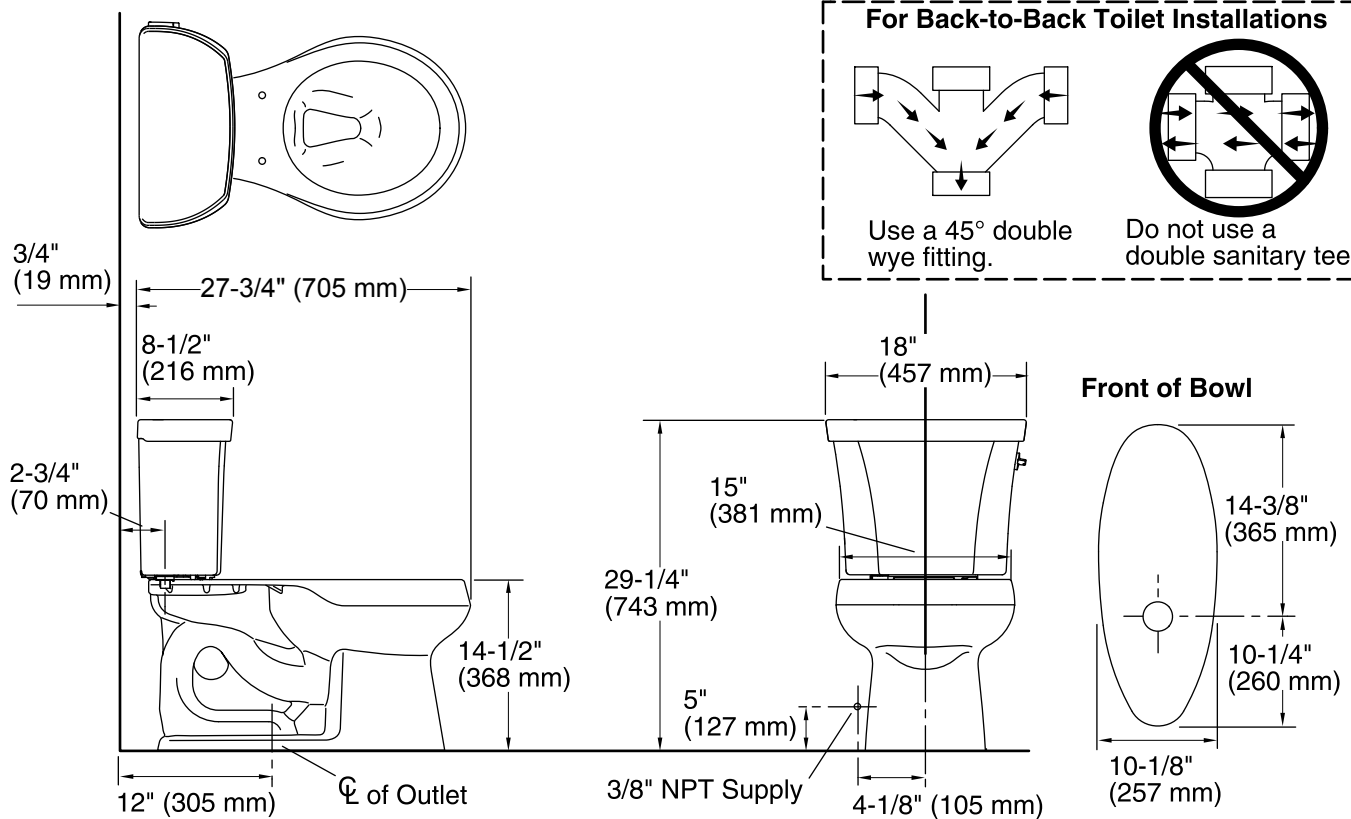

### Features

- Two-piece toilet.
- Round-front bowl offers an ideal solution for smaller baths and powder rooms.
- Right-hand nested trip lever offers a choice of 1.1 or 1.6 gallons per flush (gpf).
- 2-1/8-inch glazed trapway.
- Coordinates with other products in the Wellworth collection.
- Combination consists of the K-4197 bowl and the K-4458-RA tank.
- Seat not included.

### Installation

- Standard 12-inch rough-in.
- Three-bolt installation.

## Technical Information

All product dimensions are nominal.

Toilet type: Two-piece, Floor-mount

Waste Outlet: Floor

Bowl shape: Round-front

Flush type: Class Five®

Trap passageway: 2-1/8" (54 mm)

Water Consumption

Full: 1.6 gpf (6 lpf)

Reduced: 1.1 gpf (4.3 lpf)

Water surface size: 10-1/2" x 7-3/4" (267 mm x 197 mm)

Rim to water surface: 5-1/4" (133 mm)

Rough-in: 12" (305 mm)

Seat-mounting holes: 5-1/2" (140 mm)