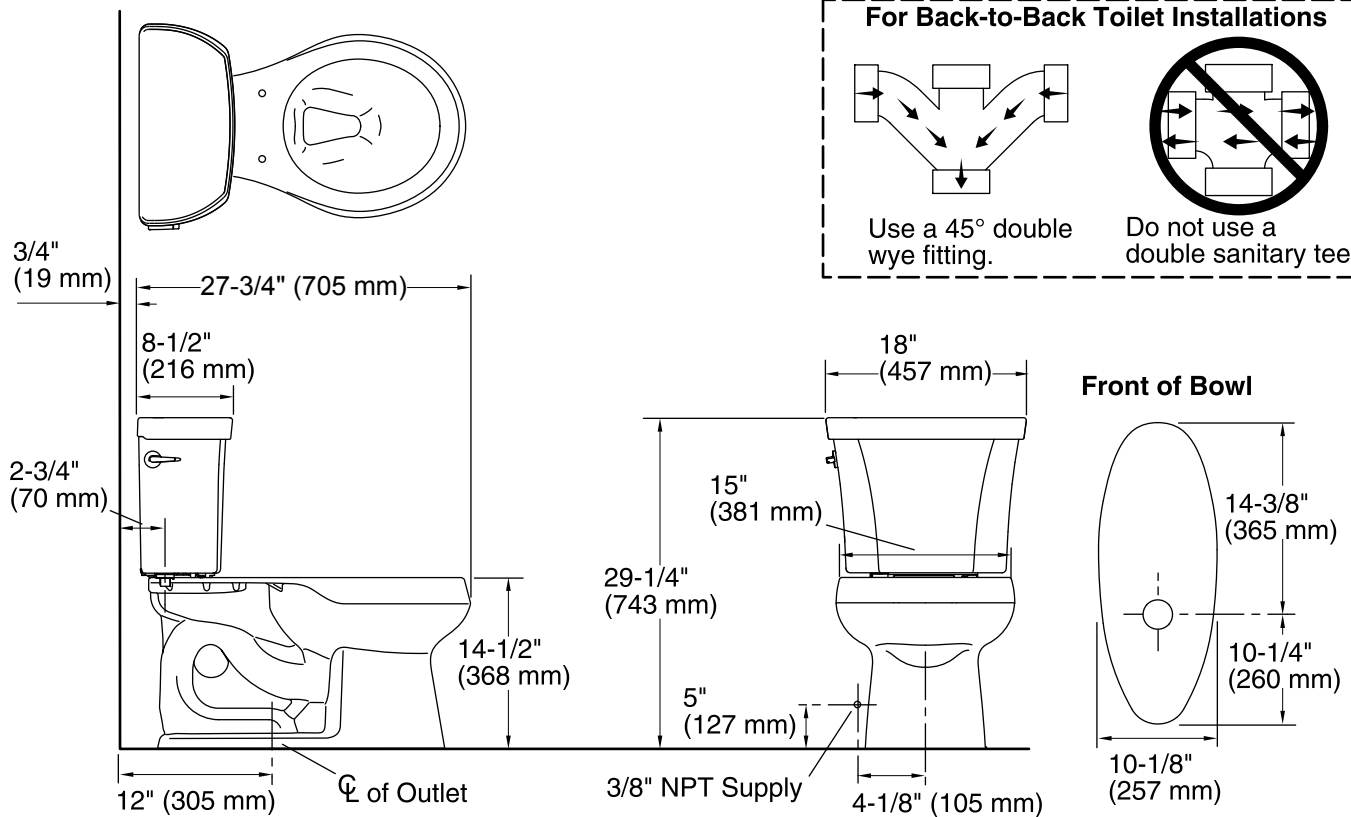

Features

- Two-piece toilet.
- Round-front bowl offers an ideal solution for smaller baths and powder rooms.
- Left-hand nested trip lever offers a choice of 1.1 or 1.6 gallons per flush (gpf).
- 2-1/8-inch glazed trapway.
- Coordinates with other products in the Wellworth collection.
- Combination consists of the the K-4197 bowl and the K-4458 tank.
- Seat not included.

Technology

- Dual-flush technology allows you to choose between a full- or partial-flush.

Installation

- Standard 12-inch rough-in.
- Three-bolt installation.

Water Conservation & Rebates

- WaterSense® toilets meet strict EPA flushing guidelines, including using at least 20 percent less water than 1.6-gallon toilets.
- Eligible for consumer rebates in some municipalities.

Included Components

Product consists of:

K-4197 Round-Front Bowl
K-4458 Toilet tank, dual-flush

Additional Components:

Bolt cap accessory pack
Bowl
Tank
Tank cover
Trip lever

Codes/Standards

ASME A112.19.2/CSA B45.1
EPA WaterSense®

Technical Information

All product dimensions are nominal.

Toilet type:	Two-piece, Floor-mount
Waste Outlet:	Floor
Bowl shape:	Round-front
Flush type:	Class Five®
Trap passageway:	2-1/8" (54 mm)
Water surface size:	10-1/2" x 7-3/4" (267 mm x 197 mm)
Rim to water surface:	5-1/4" (133 mm)
Rough-in:	12" (305 mm)
Seat-mounting holes:	5-1/2" (140 mm)