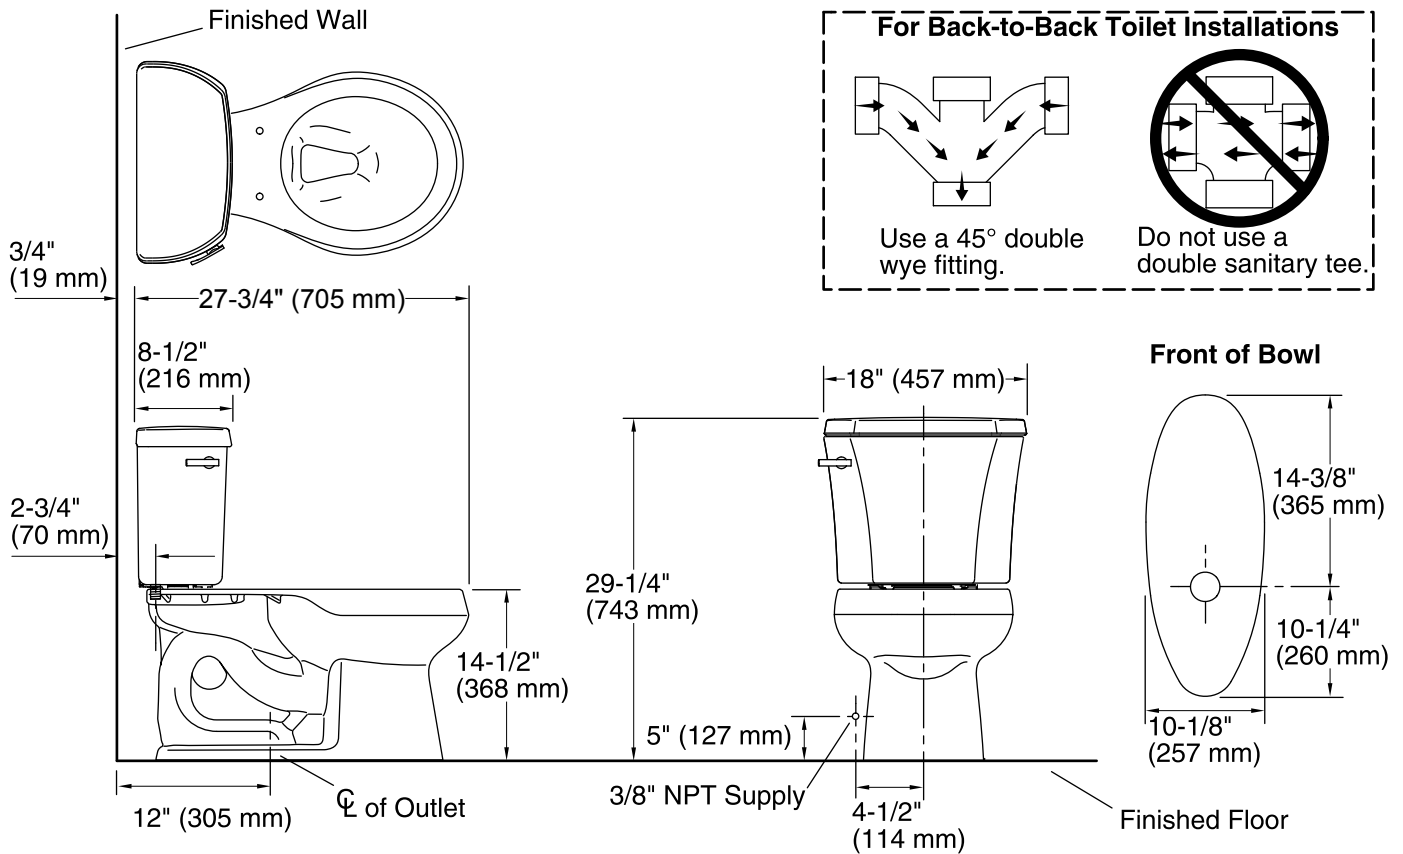

Features

- Two-piece toilet.
- Round-front bowl offers an ideal solution for smaller baths and powder rooms.
- 1.28 gallons per flush (gpf).
- Standard left-hand trip lever included.
- Insuliner® tank liner minimizes condensation on the tank when exposed to high humidity.
- Combination consists of the K-4467-U tank and the K-4197 bowl.
- Coordinates with other products in the Wellworth collection.

Installation

- Standard 12-inch rough-in.
- Three-bolt installation.
- Seat and supply line not included.

Water Conservation & Rebates

- WaterSense® toilets meet strict EPA flushing guidelines, including using at least 20 percent less water than 1.6-gallon toilets.
- Eligible for consumer rebates in some municipalities.

Color	Code	Description
	0	White
	96	Biscuit
	47	Almond
	7	Black Black™

Technical Information

All product dimensions are nominal.

Toilet type:	Two-piece, Floor-mount
Waste Outlet:	Floor
Bowl shape:	Round-front
Flush type:	Class Five®
Trap passageway:	2-1/8" (54 mm)
Water Consumption	
Full:	1.28 gpf (4.8 lpf)
Water surface size:	10-1/2" x 7-3/4" (267 mm x 197 mm)
Rim to water surface:	5-1/4" (133 mm)
Rough-in:	12" (305 mm)
Seat-mounting holes:	5-1/2" (140 mm)

Notes

Install this product according to the installation instructions.

For back-to-back toilet installations: Use only a 45° double wye fitting.