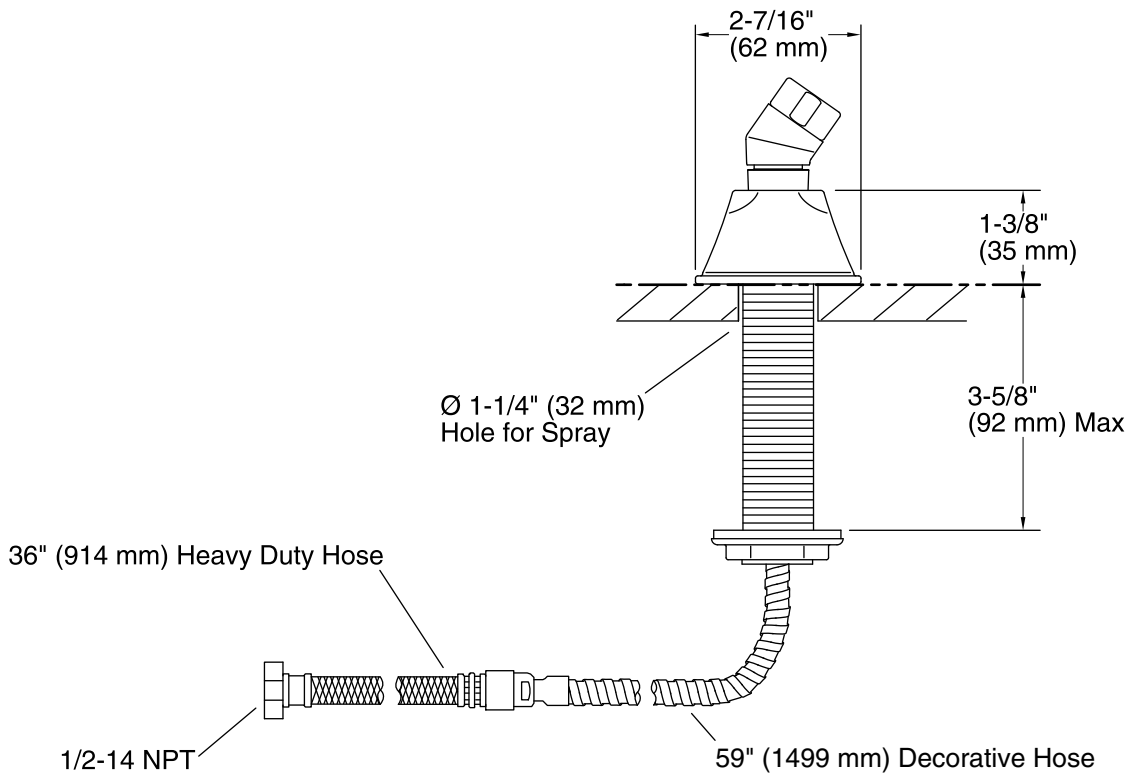

Features

- Includes Polished Chrome handshower hose.
- For use with a handshower (sold separately).
- Coordinates with Memoirs faucets and accessories.

Material

- Brass construction.
- KOHLER finishes resist corrosion and tarnishing.

Installation

- Deck- or bath-mount.

Recommended Products/Accessories

79583 Roughing-in Kit for Deck-Mount Handshowers

Codes/Standards

None Applicable

KOHLER® Faucet Lifetime Limited Warranty

See website for detailed warranty information.

Technical Information

All product dimensions are nominal.

Material: Brass

Notes

Install this product according to the installation guide.