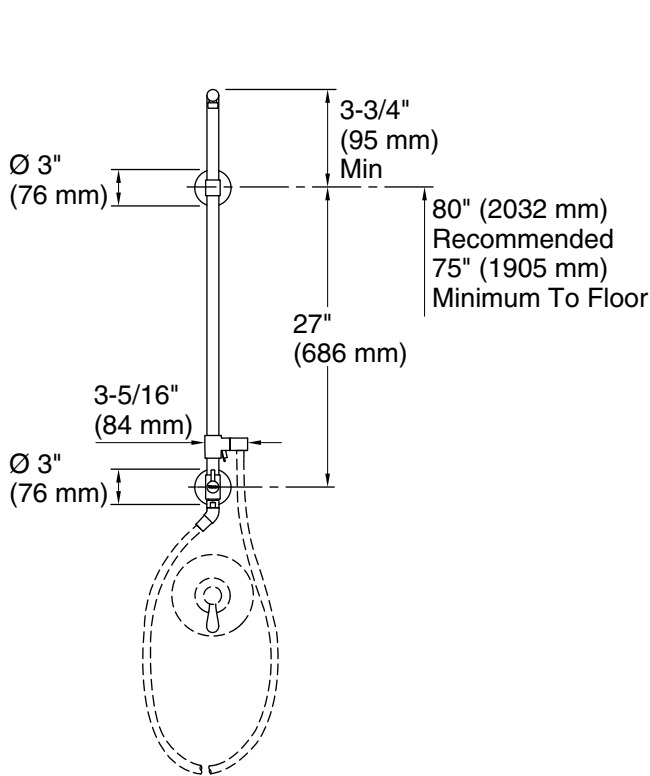

NOTE: Valve trim and hose illustrated for dimensioning only, not included in the product.

Technical Information

All product dimensions are nominal.

Drain included: No