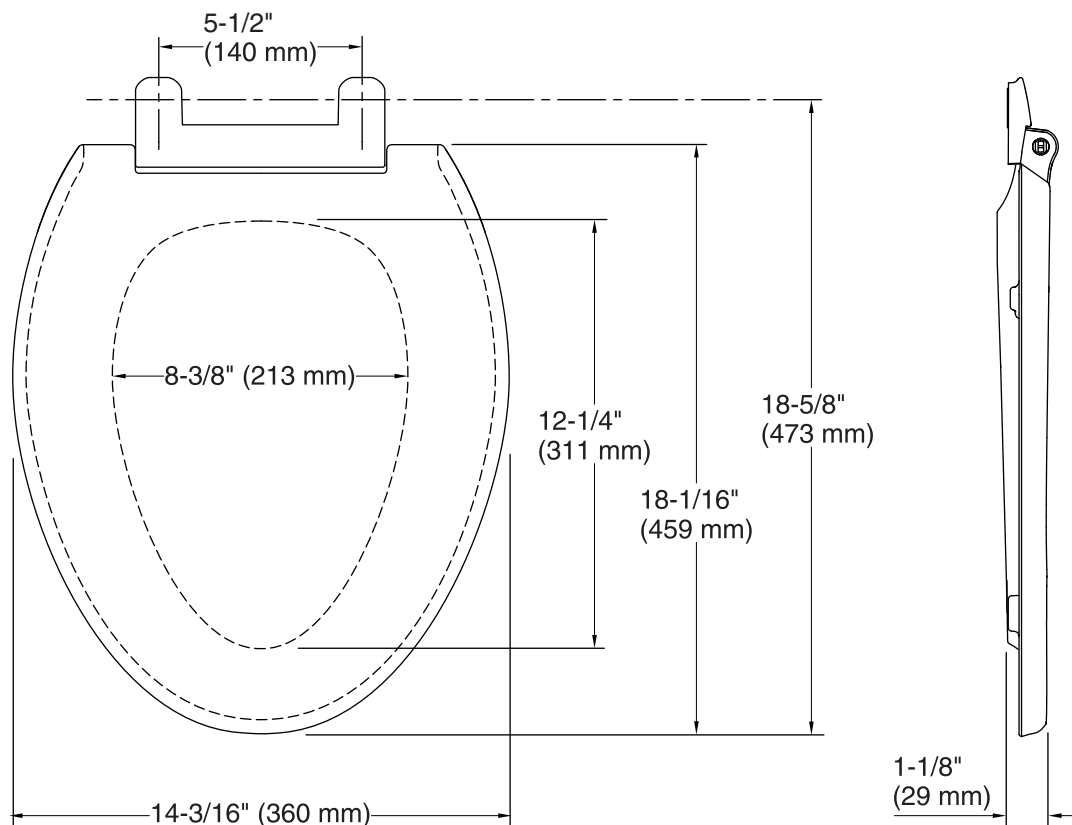

#### Technical Information

All product dimensions are nominal.

Seat shape type: Elongated

Seat front type: Closed-front

Seat-mounting holes: 5-1/2" (140 mm)