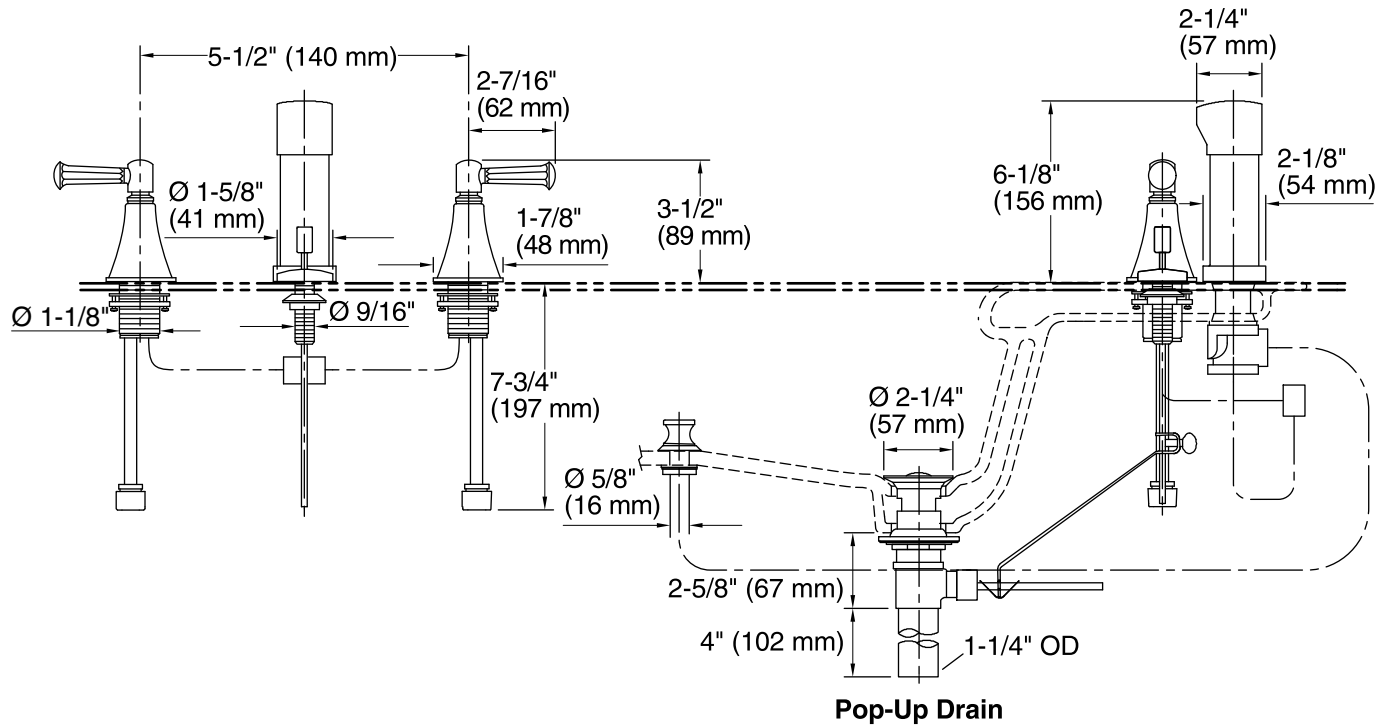

Technical Information

All product dimensions are nominal.

Notes

Install this product according to the installation instructions.