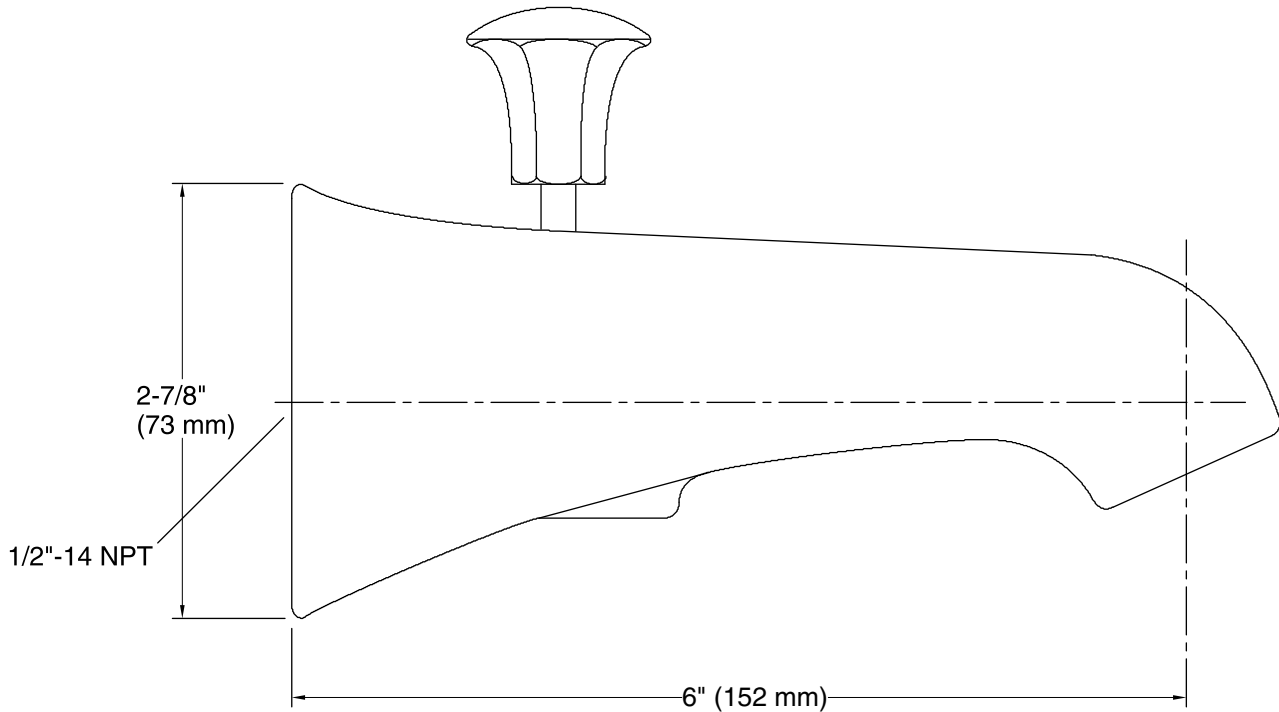

Material

- Metal construction.

Installation

- 6" (152 mm) diverter spout with NPT connection.
- Wall-mount installation.

Codes/Standards

ASME A112.18.1/CSA B125.1
California Energy Commission (CEC)

KOHLER® Faucet Lifetime Limited Warranty

Technical Information

All product dimensions are nominal.

Notes

Install this product according to the installation guide.