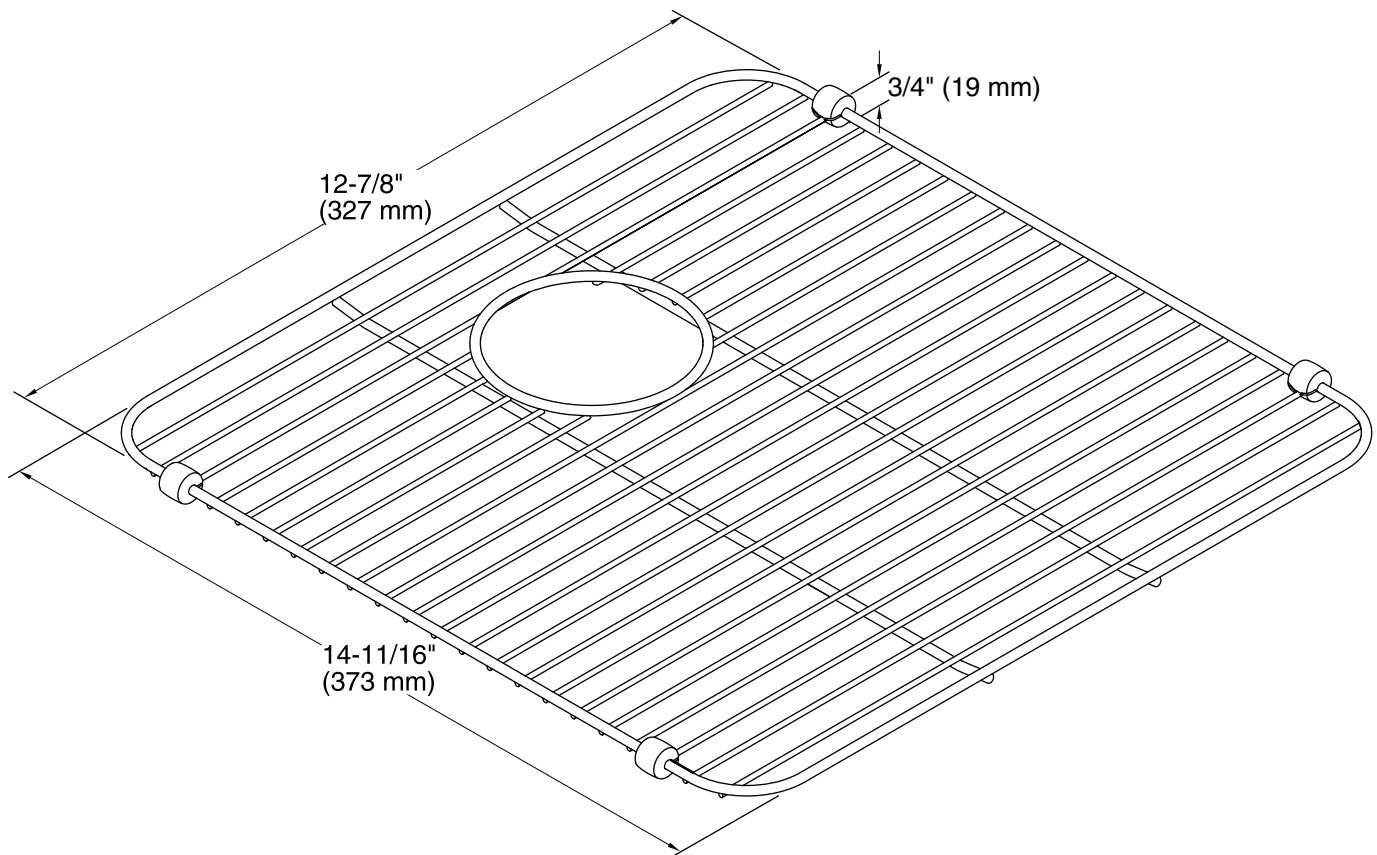

**Available Colors/Finishes**

*Color tiles intended for reference only.*

**Color Code Description**

	ST	Stainless Steel
--	----	-----------------

**KOHLER**<sup>®</sup>

**Iron/Tones<sup>®</sup>**  
Stainless steel sink rack, 12-7/8" x 14-11/16"  
**K-5184**