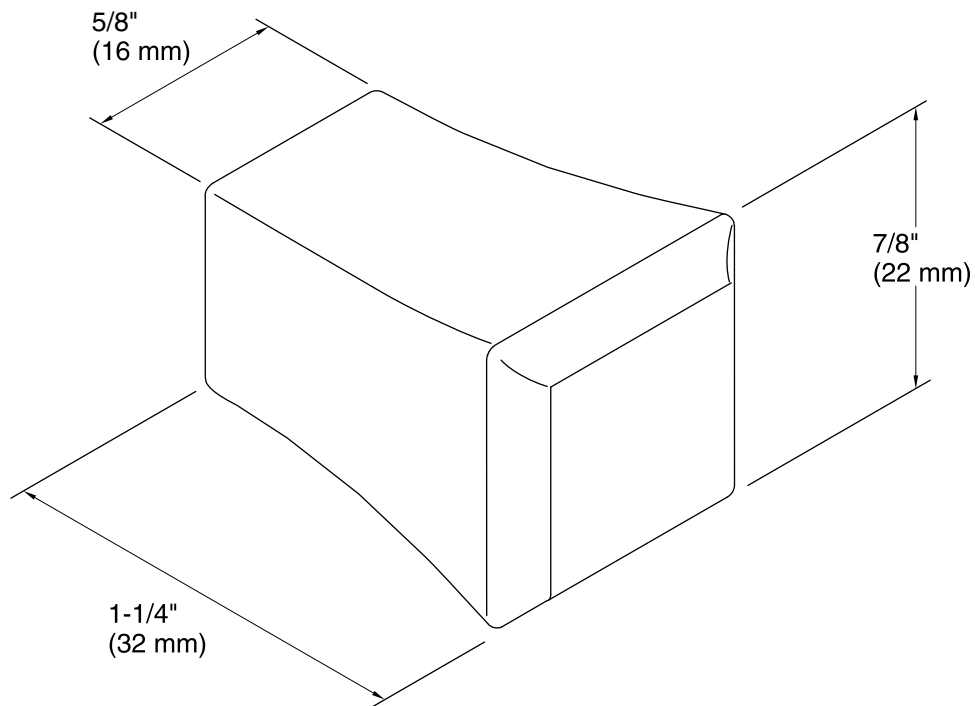

Technical Information

All product dimensions are nominal.

Material: Brass

Notes

Install this product according to the installation guide.