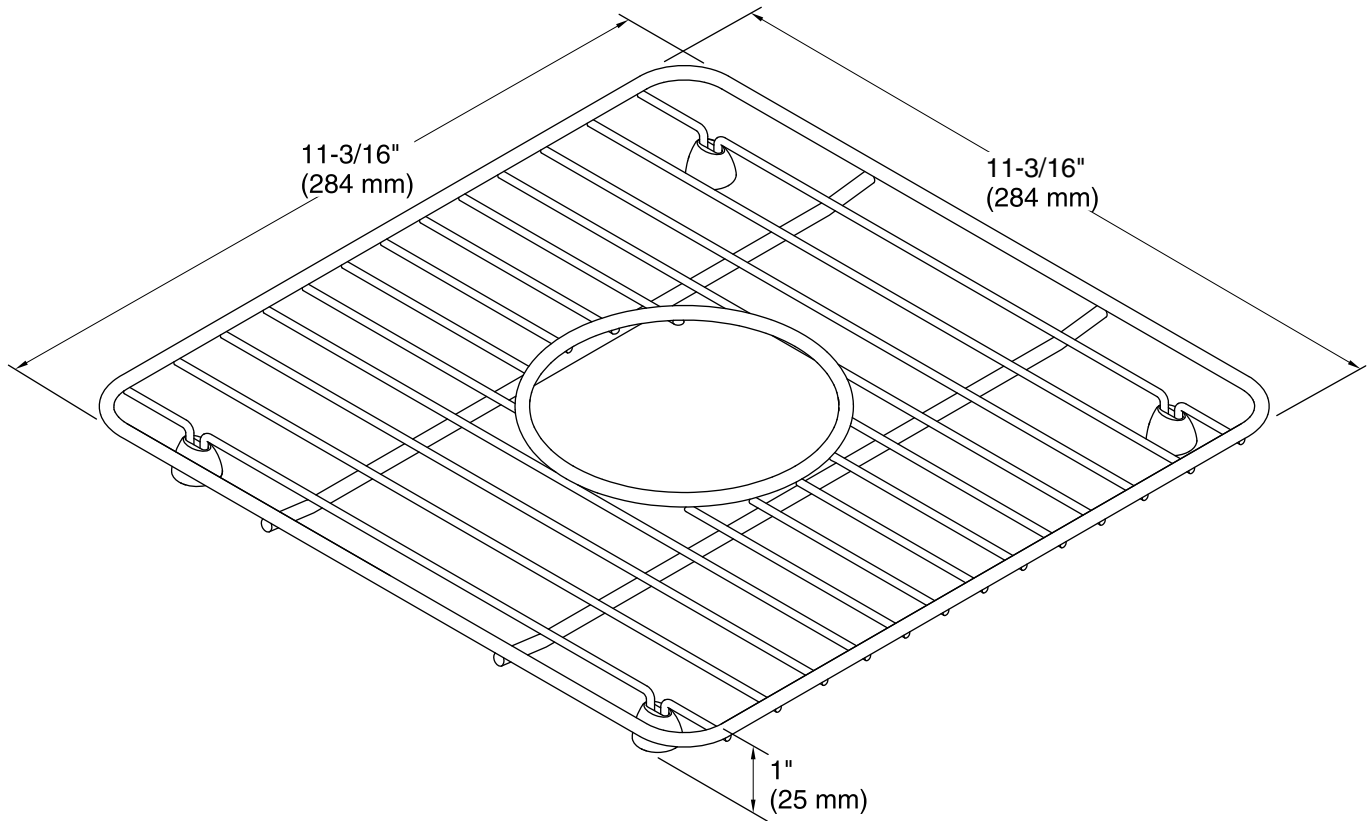

Features

- Fits in the bowl of the K-8223 Cairn bar sink.
- Included with the K-8223 Cairn bar sink.
- Durable stainless steel construction.
- Helps protect sink surface from daily wear.
- Dishwasher safe.
- Rubber feet provide added protection.

	ST	Stainless Steel
--	----	-----------------

Technical Information

All product dimensions are nominal.

Material: Stainless Steel