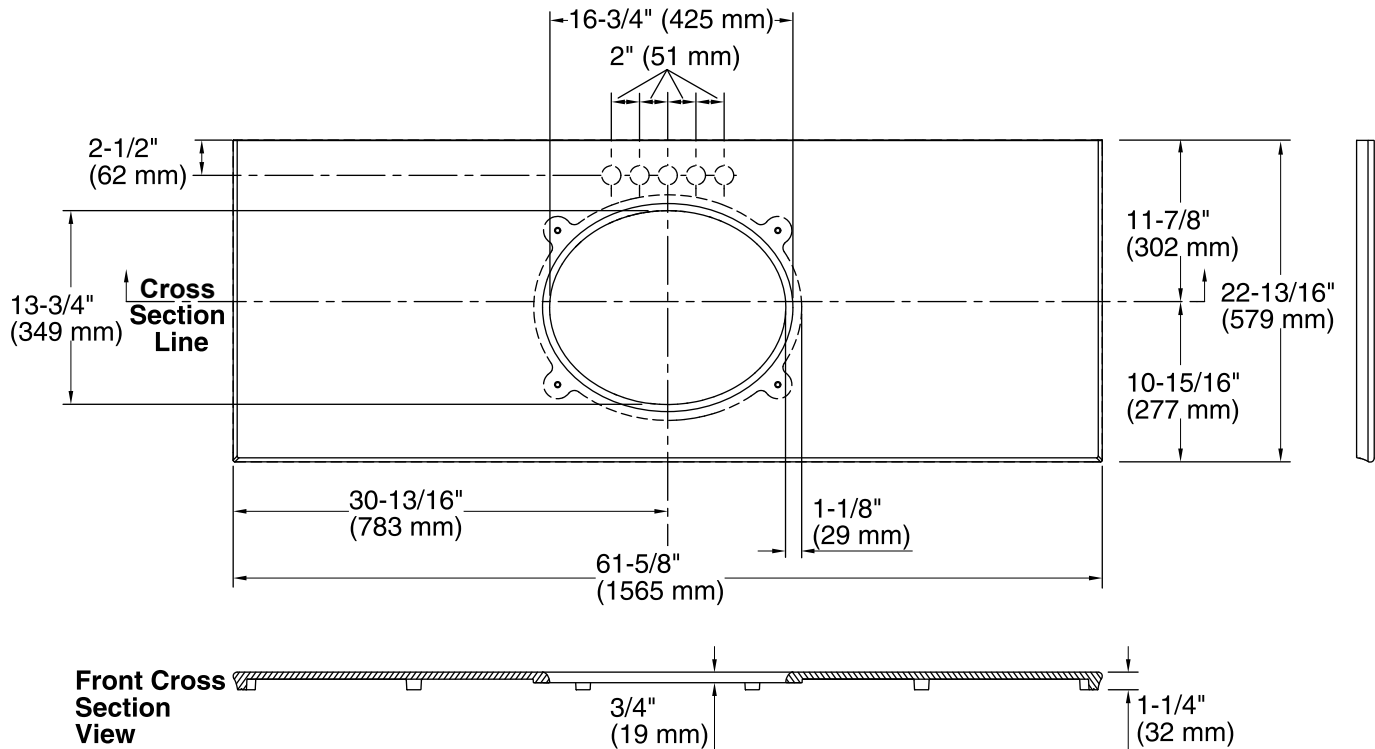

### Features

- Pairs with KOHLER Verticyl oval under-mount bathroom sinks or other KOHLER 17- x 14-inch oval under-mount bathroom sinks.
- Pilot holes for single, 4-inch centerset, and 8-inch wideset faucets.
- Sculpted edge.
- Coordinates with the industry-standard 60-inch vanities in the KOHLER® Tailored vanity collection.
- Field trimmable for alcove and corner installations.
- Optional side and backsplashes available (sold separately).

### Installation

- Vanity top.
- Includes mounting hardware for sink.
- Accommodates single, 4-inch, and 8-inch center faucet configurations.

### Technical Information

All product dimensions are nominal.

Bowl configuration: Single

Installation: Vanity top/ITB

Bowl area (Only): Length: 16-3/4" (425 mm)  
Width: 13-3/4" (349 mm)

Faucet hole and sink-mounting locations are marked on the underside of the countertop.