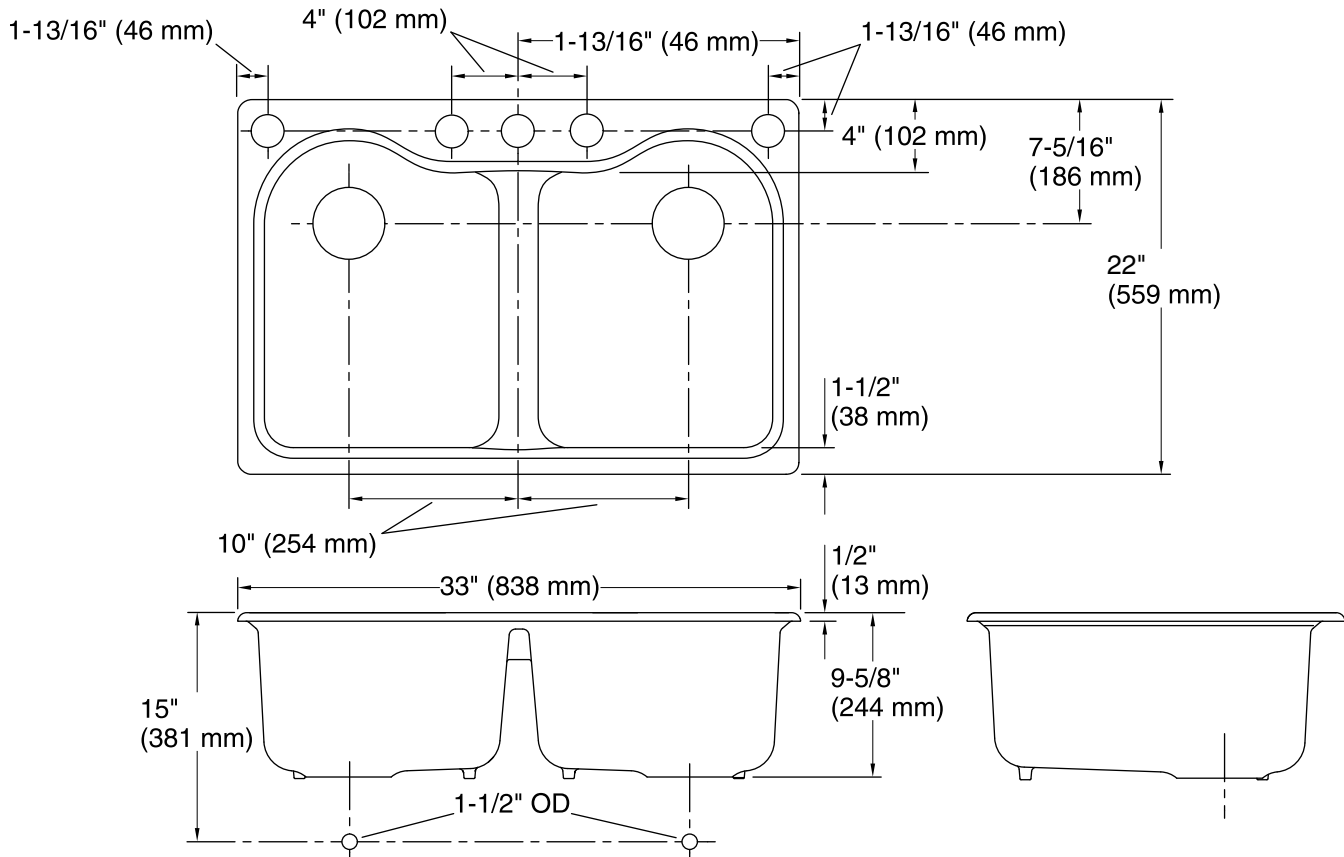

Features

- 36-inch minimum base cabinet width.
- Double equal bowls.
- 9-inch depth.
- Three oversized faucet holes with one oversized accessory hole to the right and one oversized accessory hole to the left.
- Oversized holes allow for easy installation of faucets and accessories.
- Rear drain increases workspace in the sink and storage space underneath.
- Includes under-mount installation kit.

Technical Information

All product dimensions are nominal.

Bowl configuration:	Double equal
Installation:	Under-mount
Min. base cabinet width:	36" (914 mm)
Bowl area (Left):	Length: 14-1/8" (359 mm) Width: 16-1/4" (413 mm) Bowl depth: 9" (229 mm)
Bowl area (Right):	Length: 14-1/8" (359 mm) Width: 16-1/4" (413 mm) Bowl depth: 9" (229 mm)
Number of deck holes:	5
Faucet hole(s):	2-3/8" (60 mm)
Drain hole:	3-7/8" (98 mm)
Template:	1125670-7, required, included