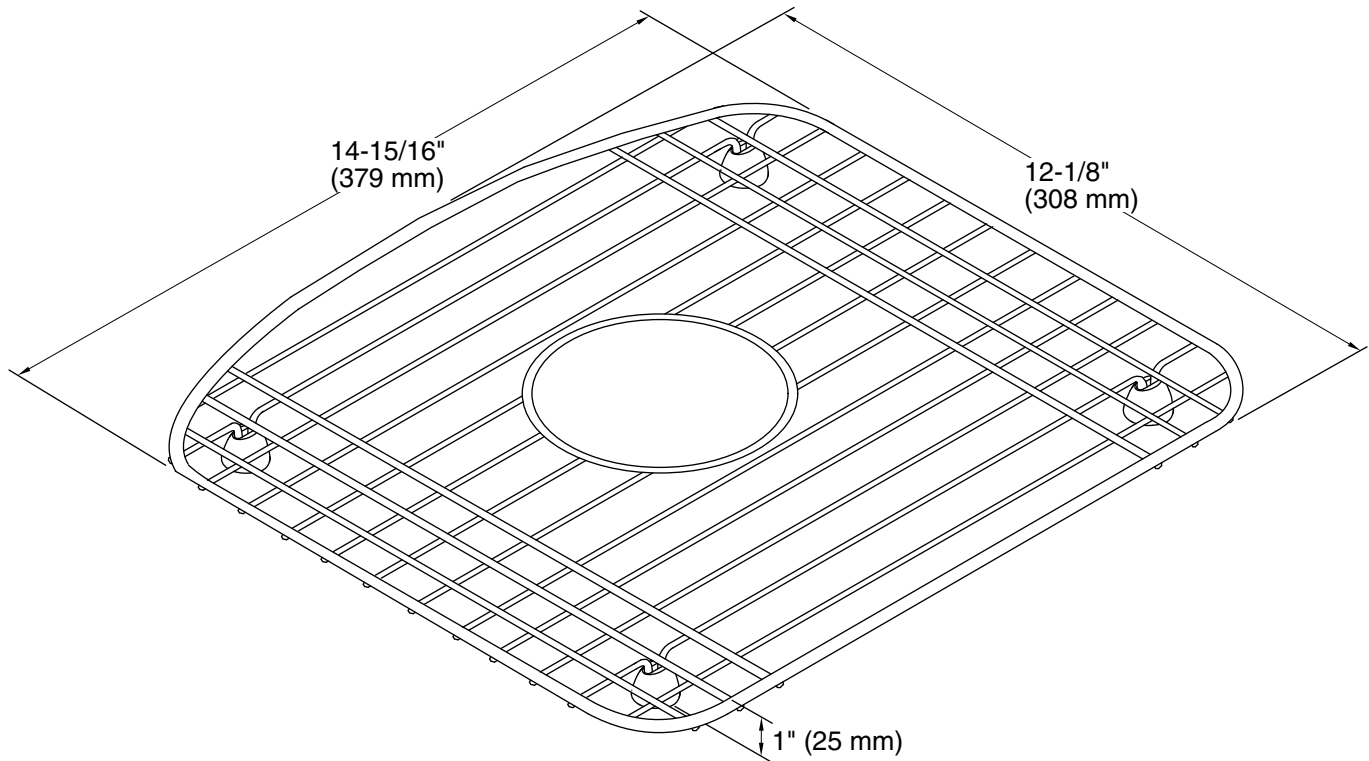

Features

- Fits in either bowl of the K-5815 and K-5838 Deerfield kitchen sinks.
- Helps protect sink surface from daily wear.
- Dishwasher-safe.
- Rubber feet provide added protection.

Material

- Durable stainless steel construction.

Color	Code	Description
-------	------	-------------

ST

Stainless Steel

Technical Information

All product dimensions are nominal.

Material: Stainless Steel