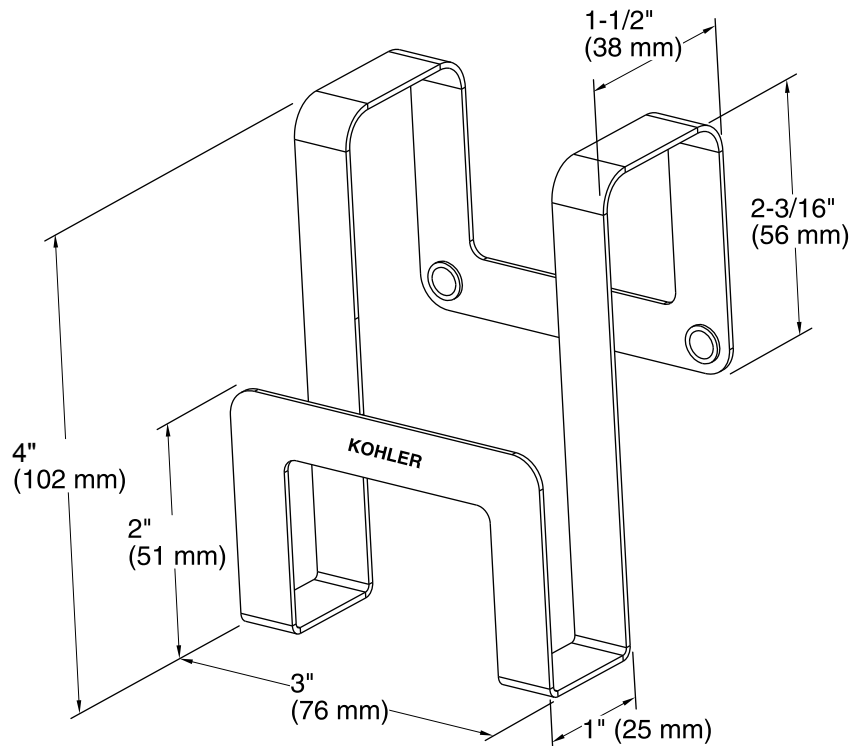

Available Colors/Finishes

Color tiles intended for reference only.

Color	Code	Description
	ST	Stainless Steel

Technical Information

All product dimensions are nominal.

Material: Stainless Steel