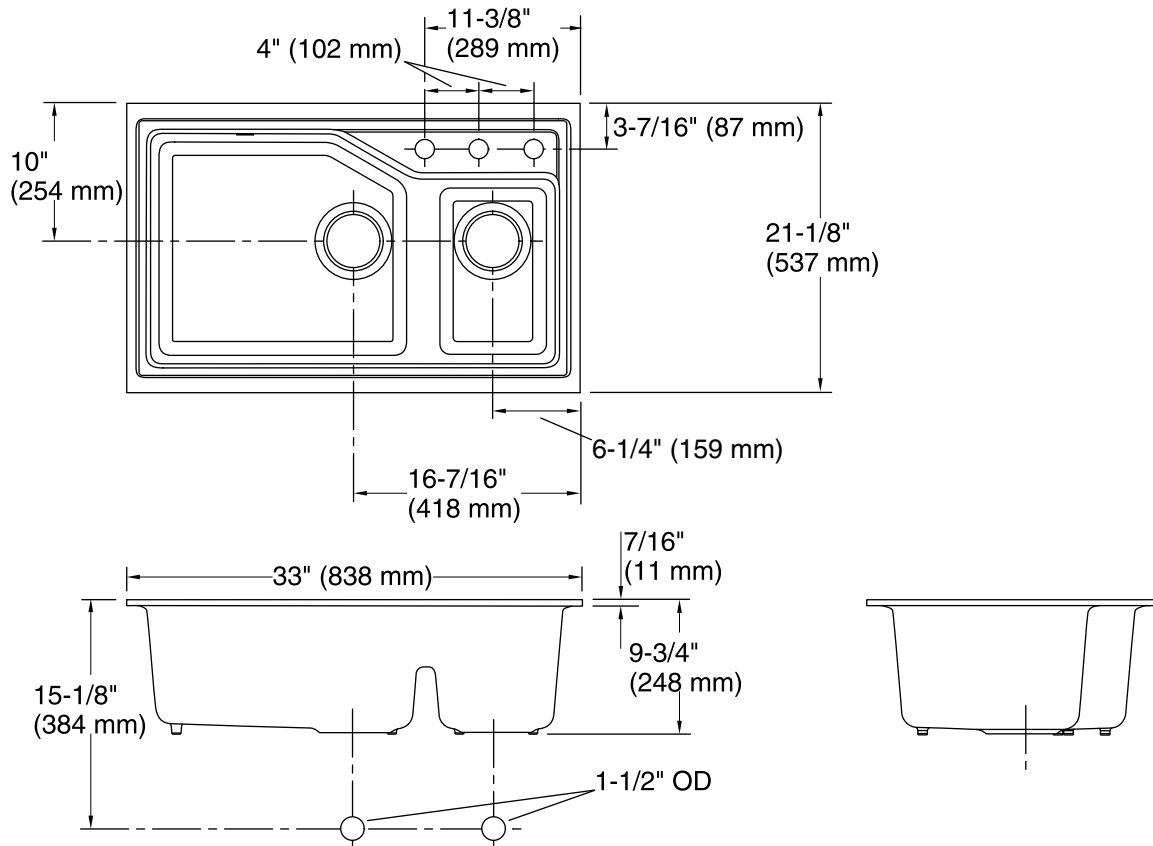

Features

- 36-inch minimum base cabinet width.
- Large/medium bowls.
- 9-inch depth.
- Three faucet holes.
- An integrated faucet deck provides additional water containment.
- Smart Divide® features a lower bowl divider that increases workspace and versatility.
- Includes two bottom sink racks, walnut cutting board, and colander.
- Includes under-mount installation kit for simplified installation.

Technical Information

All product dimensions are nominal.

Installation:	Under-mount
Min. base cabinet width:	36" (914 mm)
Bowl area (Left):	Length: 18-15/16" (481 mm) Width: 16-3/4" (425 mm) Bowl depth: 9" (229 mm) Water depth: 9" (229 mm)
Bowl area (Right):	Length: 8-11/16" (221 mm) Width: 13-1/2" (343 mm) Bowl depth: 9" (229 mm) Water depth: 9" (229 mm)
Number of deck holes:	3
Faucet hole(s):	1-3/8" (35 mm)
Drain hole:	3-7/8" (98 mm)
Template:	1106715-7, required, included