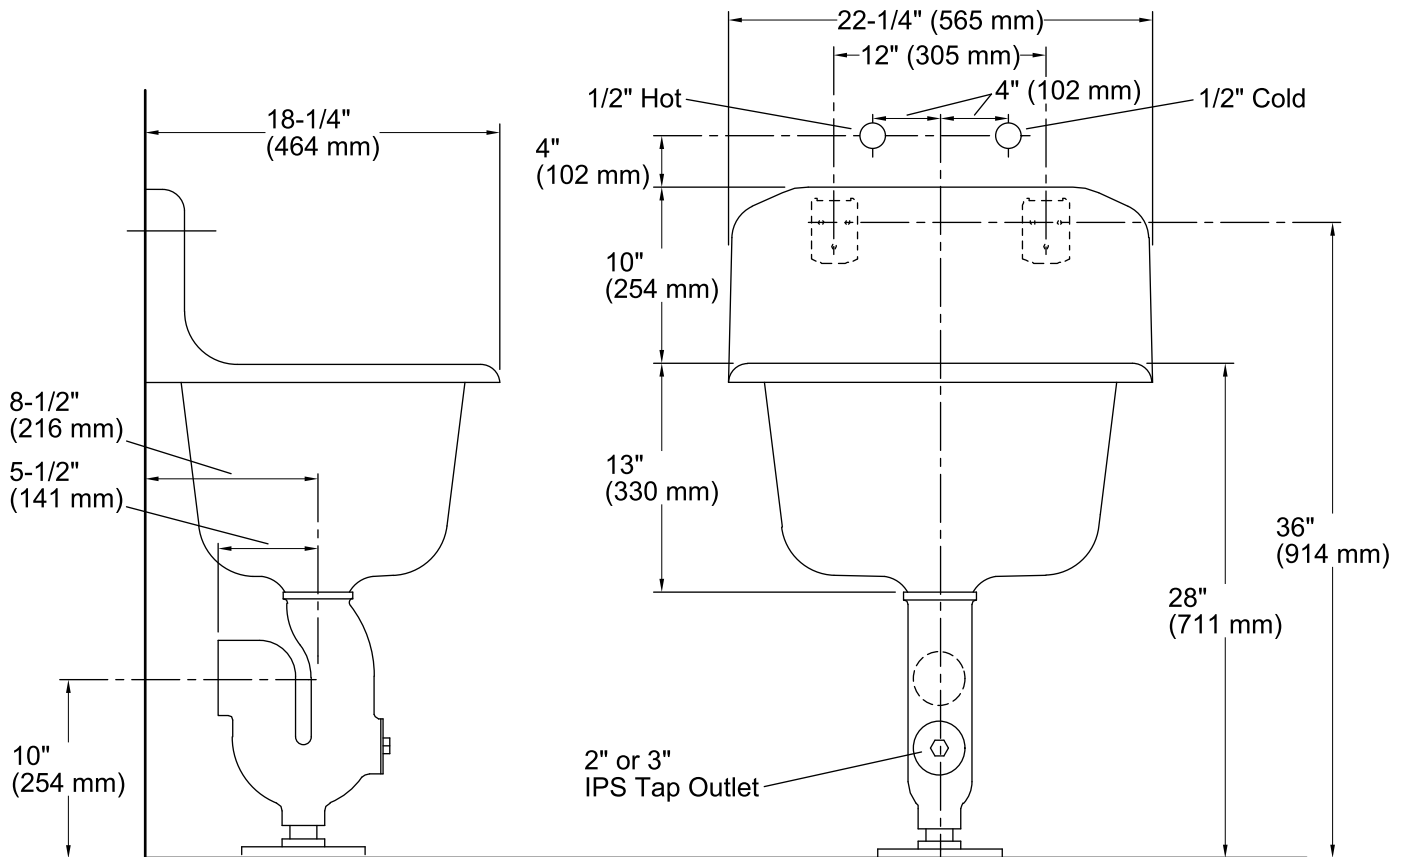

Features

- 22-1/4"L x 18-1/4"W
- Blank back
- Constructed KOHLER® Cast Iron
- Includes rim guard for added durability
- KOHLER finishes resist corrosion and tarnishing, exceeding industry durability standards two times
- The bottom of the sink is an unpainted, ground-coat surface.

| Color | Code | Description |
|-------|------|-------------|
|-------|------|-------------|

| | | |
|--|---|-------|
|  | 0 | White |
|--|---|-------|

Technical Information

All product dimensions are nominal.

| | |
|---------------------|--|
| Bowl configuration: | Single |
| Installation: | Top-mount |
| Bowl area (Only): | Length: 18" (457 mm) Width: 14" (356 mm) Water depth: 12" (305 mm) |
| Drain hole: | 3-1/8" (80 mm) |