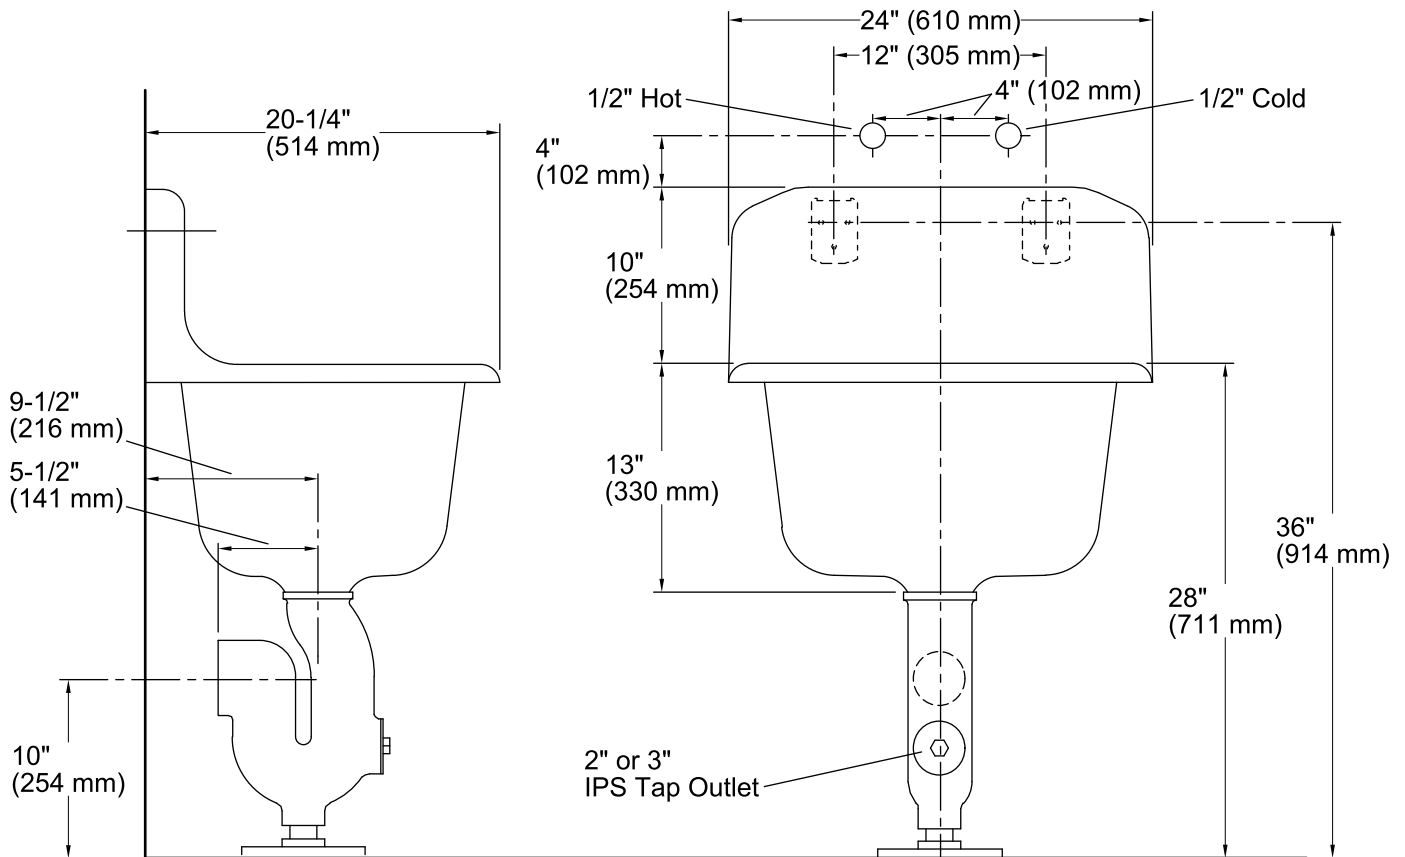

## Features

- 22-1/4"L x 18-1/4"W
- Blank back
- Constructed KOHLER® Cast Iron
- Includes rim guard for added durability
- KOHLER finishes resist corrosion and tarnishing, exceeding industry durability standards two times
- The bottom of the sink is an unpainted, ground-coat surface.

## Technical Information

All product dimensions are nominal.

Bowl configuration:	Single
Installation:	Top-mount
Bowl area (Only):	Width: 20" (508 mm)
	Bowl depth: 16" (406 mm)
	Water depth: 12" (305 mm)
Drain hole:	3-1/8" (80 mm)