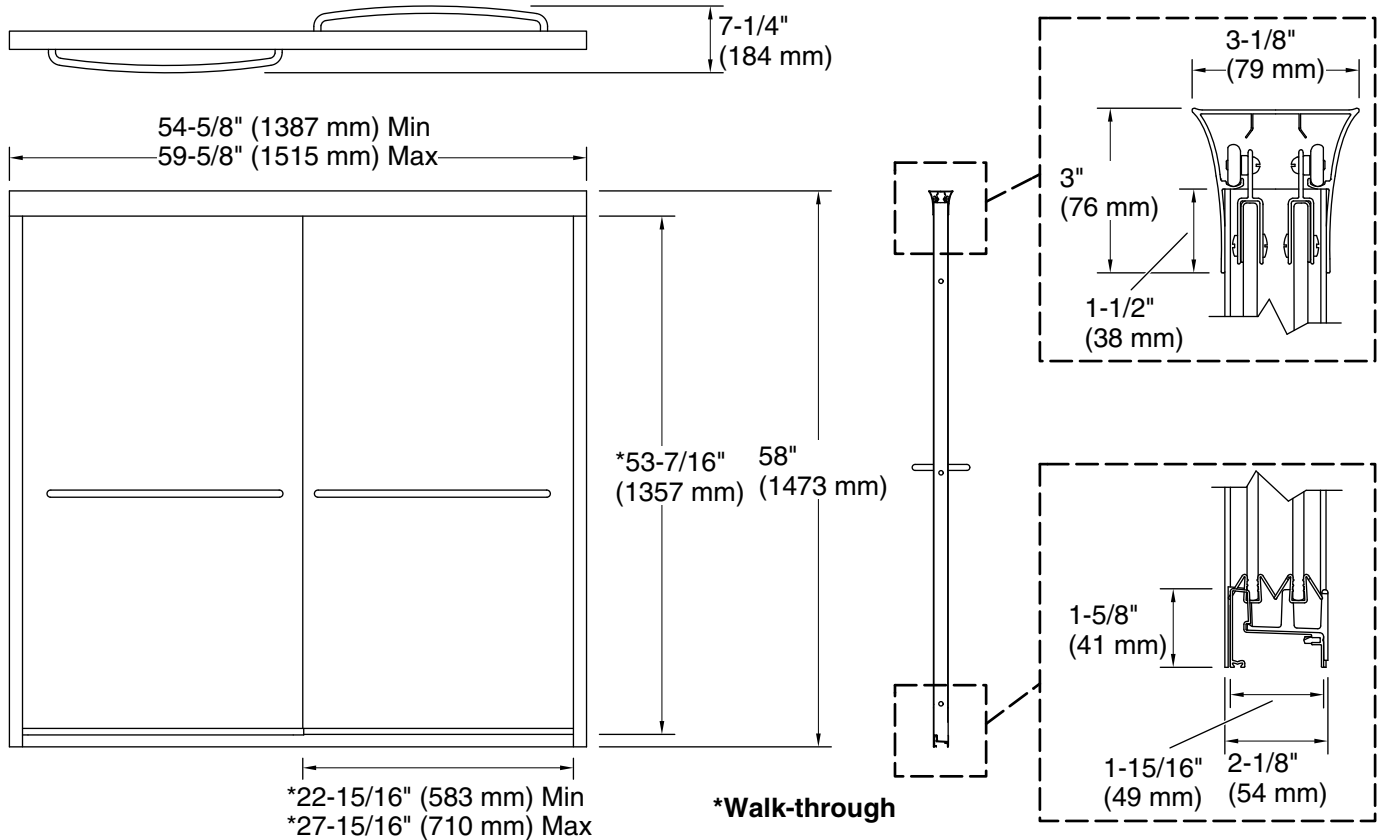

Features

- 1/4" (6 mm) thick Crystal Clear tempered glass.
- Frameless design emphasizes glass and creates a sleek, minimalist look.
- Smooth, quiet operation.
- Gently curved inside and outside towel bars complete the look of this door.
- CleanCoat® nanotechnology provides a smooth, nonstick surface to help prevent buildup of water stains, bacteria and mildew on your glass, to make it easy to clean and keep it looking like new.

Material

- Tempered glass ensures maximum safety and durability.
- Anodized aluminum hardware prevents rusting or corrosion.

Installation

- Fits opening widths 54-5/8" – 59-5/8" (1387 – 1514 mm).
- 3/8" (10 mm) out-of-plumb adjustability per side allows for simpler installation.
- Door can be installed to open to the left or right to suit your bathroom layout.
- For residential use only.
- Not for use in hospitality.

Technical Information

All product dimensions are nominal.

Installation type:	For bath installation
Opening Width - Min:	54-5/8" (1387 mm)
Opening Width - Max:	59-5/8" (1514 mm)
Walk-through - Min:	22-15/16" (583 mm)
Walk-through - Max:	27-15/16" (710 mm)
Glass thickness:	1/4" (6 mm)
Glass coating:	CleanCoat®

Notes

Install this product according to the installation instructions.

The vertical opening should be a minimum of 60" (1524 mm) to allow for installation clearance.