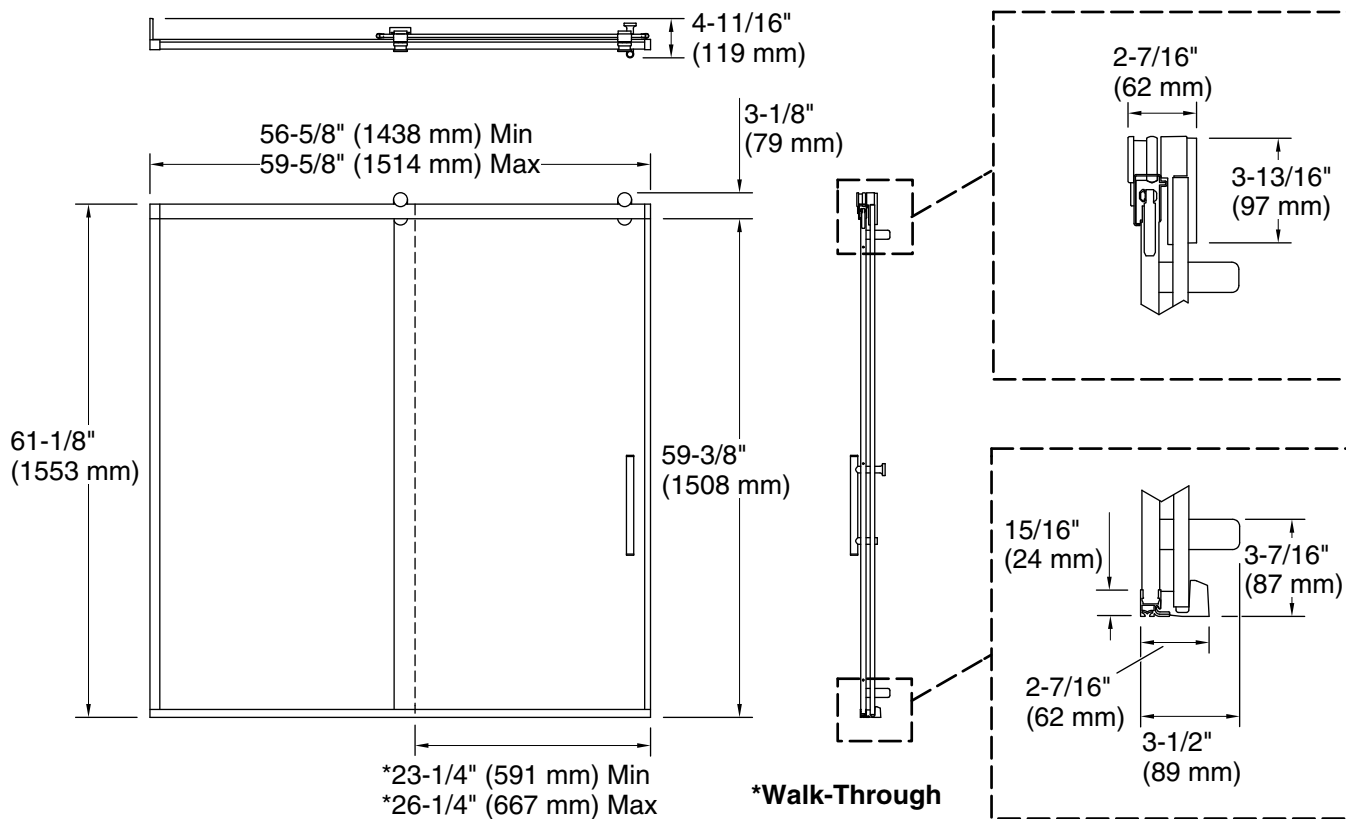

Technical Information

All product dimensions are nominal.

Installation type:	For bath installation
Opening Width - Min:	56-5/8" (1438 mm)
Opening Width - Max:	59-5/8" (1514 mm)
Walk-through - Min:	23-1/4" (591 mm)
Walk-through - Max:	26-1/4" (667 mm)
Base-To-Wall Radius - Max:	1/2" (13 mm)
Glass thickness:	3/8" (10 mm)
Glass coating:	CleanCoat+

Notes

Install this product according to the installation guide.

The vertical opening should be a minimum of 64" (1626 mm) to allow for installation clearance.