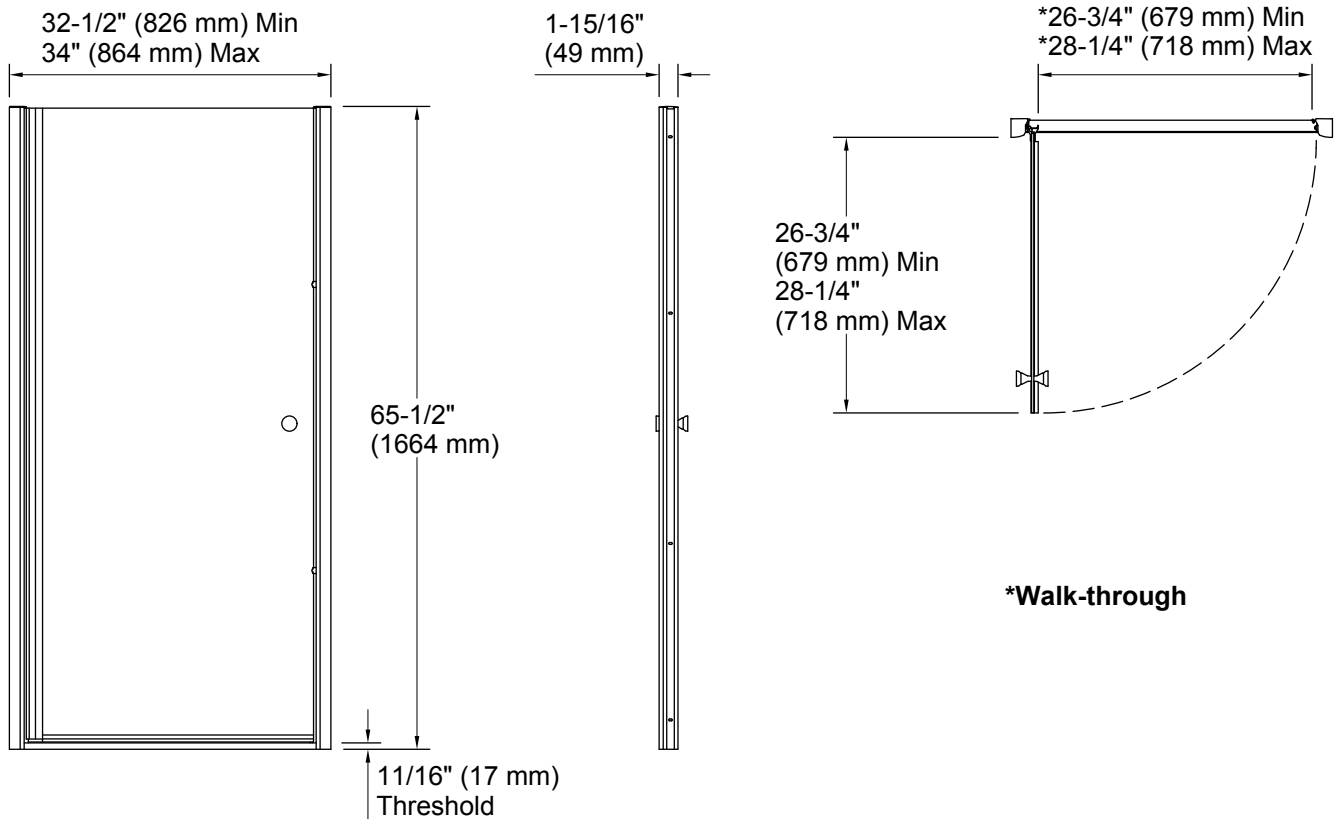

Fluence®

Frameless Pivot Shower Door

K-702406-L

Technology

- Frameless, 1/4-inch-thick Crystal Clear tempered glass.
- Inside and outside solid-brass pull handles.
- Two roller-compression latches ensure smooth, secure closure.
- CleanCoat® nanotechnology helps prevent bacteria, mildew and water stains on your glass, making it easy to clean and looking new.
- Out-of-plumb adjustability for easy installation.
- Can be installed to open to the left or right.

L Crystal Clear

Technical Information

All product dimensions are nominal.

Installation type:	For shower base installation
Opening style:	Pivot
Opening Width - Min:	32-1/2" (826 mm)
Opening Width - Max:	34" (864 mm)
Walk-through - Min:	26-3/4" (679 mm)
Walk-through - Max:	28-1/4" (718 mm)
Glass thickness:	1/4" (6 mm)
Glass coating:	CleanCoat®

Notes

Install this product according to the installation guide.

The vertical opening should be a minimum of 66" (1676 mm) to allow for installation clearance.