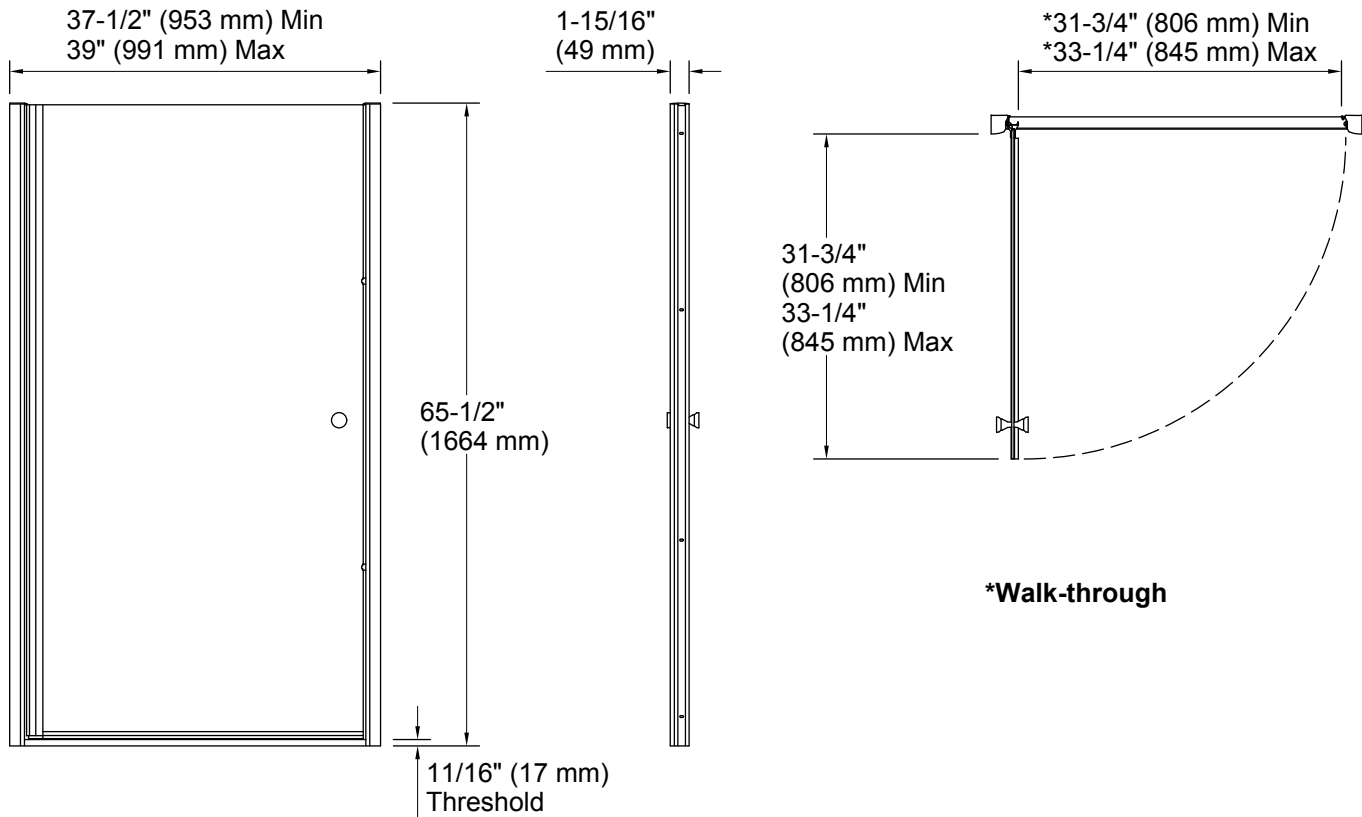

### Technical Information

All product dimensions are nominal.

Installation type:	For shower base installation
Opening style:	Pivot
Opening Width - Min:	37-1/2" (953 mm)
Opening Width - Max:	39" (991 mm)
Walk-through - Min:	31-3/4" (806 mm)
Walk-through - Max:	33-1/4" (845 mm)
Glass thickness:	1/4" (6 mm)
Glass coating:	CleanCoat®

### Notes

Install this product according to the installation guide.

The vertical opening should be a minimum of 66" (1676 mm) to allow for installation clearance.