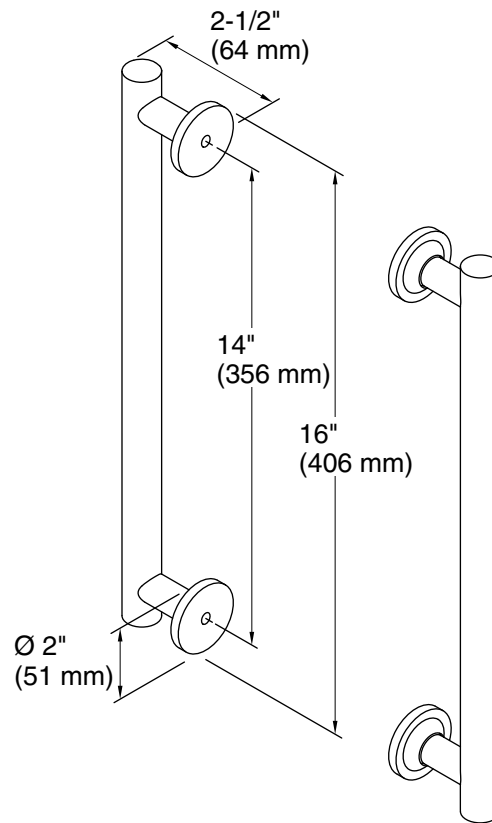

Features

- Generous 14" (356 mm) handle length
- Double handle opens door from the inside and outside of the shower
- For use with heavy glass pivot shower doors
- Coordinates with other products in the Purist collection

Technical Information

All product dimensions are nominal.

Material: Brass

Notes

Install this product according to the installation guide.

This handle is designed to be paired with the Heavy Glass Pivot shower doors. For custom installations, $\text{Ø } 1/2''$ holes are required at the dimensions shown.