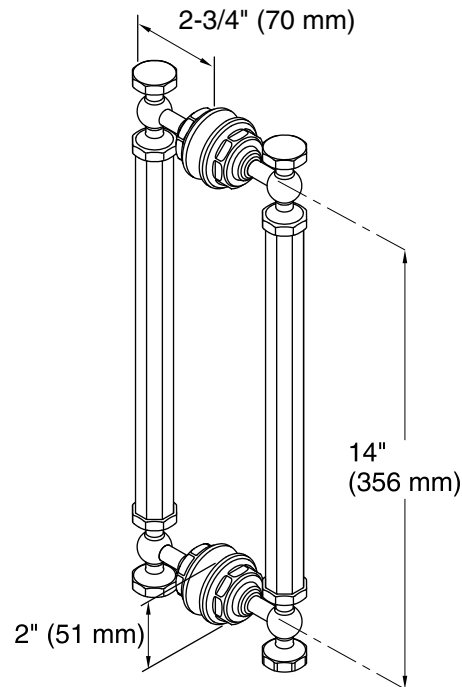

Technical Information

All product dimensions are nominal.

Material: Brass

Notes

Install this product according to the installation guide.

This handle is designed to be paired with the Heavy Glass Pivot shower doors. For custom installations, $\text{Ø } 1/2"$ holes are required at the dimensions shown.