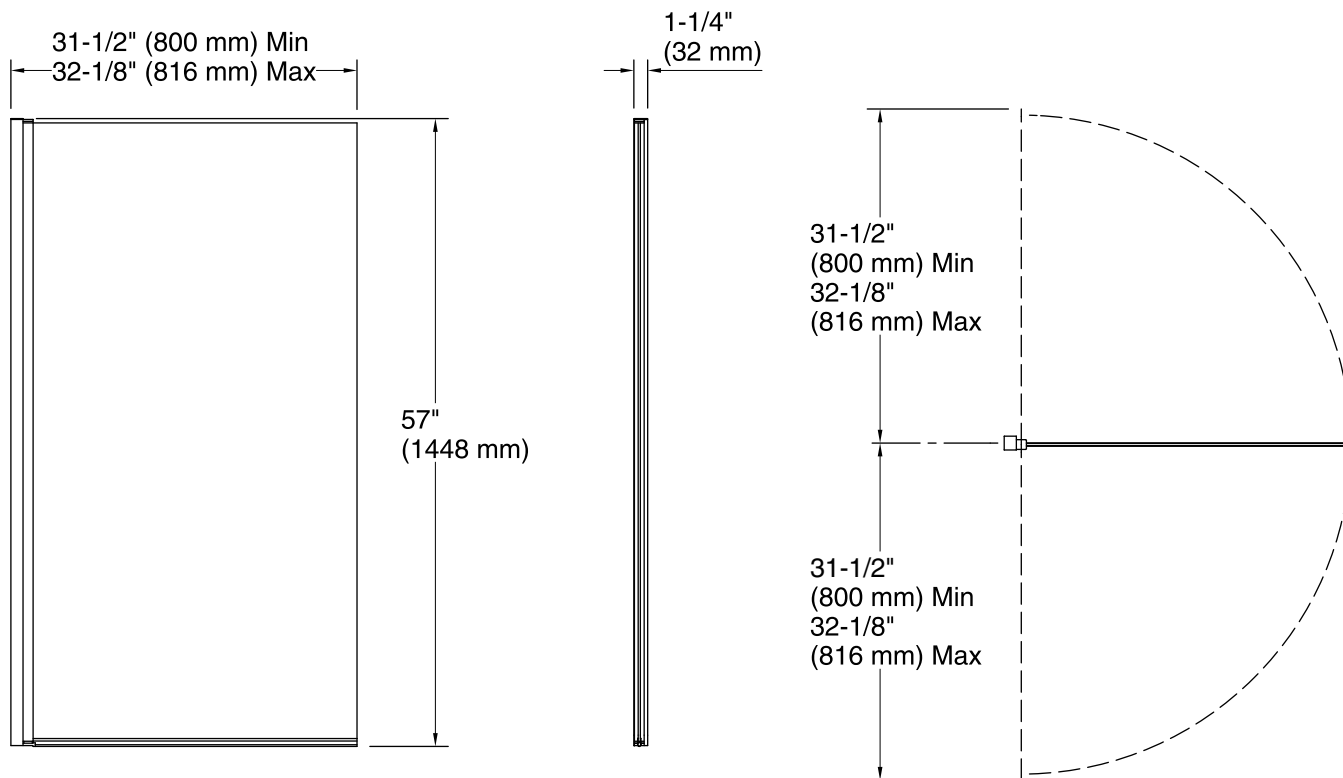

## Installation

- Bath screen.
- Out-of-plumb adjustability for simple installation.
- 5/8-inch width adjustability on each wall jamb.
- Not for use in hospitality.
- For residential use only.

## Technical Information

All product dimensions are nominal.

Installation type: For bath installation

Opening Width - Min: 31-1/2" (800 mm)

Glass thickness: 1/4" (6 mm)

Glass coating: CleanCoat®