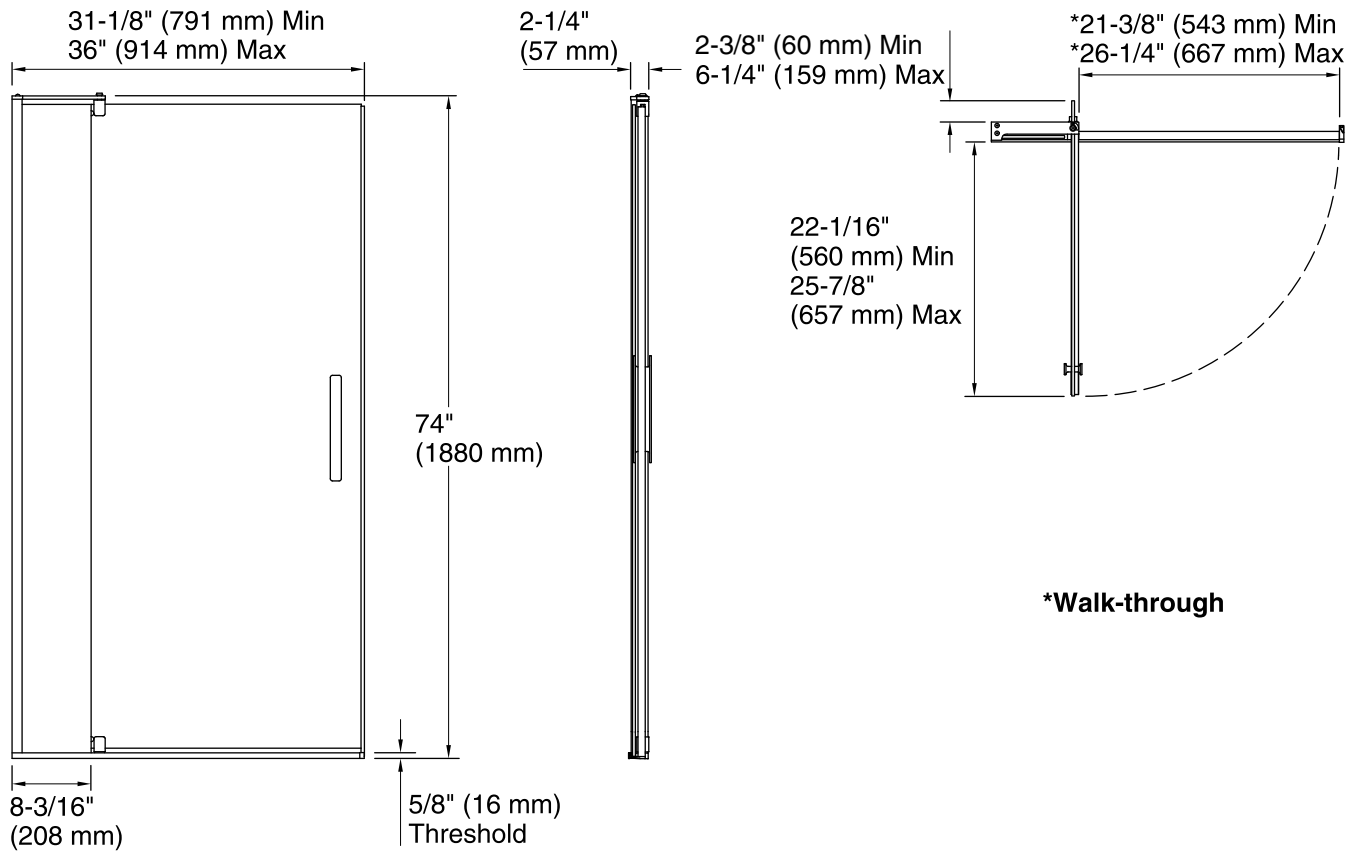

### Technology

- Frameless, 5/16-inch-thick Crystal Clear tempered glass.
- Self-closing mechanism offers superior feel and security against water leakage.
- Vertical handle complements the contemporary style.
- Ultra-low threshold creates easy entry and exit to the showering space.
- CleanCoat® nanotechnology helps prevent bacteria, mildew and water stains on your glass, making it easy to clean and looking new.
- Out-of-plumb adjustability for simpler installation.
- Can be installed to open to the left or right.
- Maximum width adjustability.

### Technical Information

All product dimensions are nominal.

Installation type:	For shower base installation
Opening style:	Pivot
Opening Width - Min:	31-1/8" (791 mm)
Opening Width - Max:	36" (914 mm)
Walk-through - Min:	21-3/8" (543 mm)
Walk-through - Max:	26-1/4" (667 mm)
Glass thickness:	5/16" (8 mm)
Glass coating:	CleanCoat®

### Notes

Install this product according to the installation guide.

Strike jamb is made of clear plastic and may not cover existing shower door holes.

**NOTICE:** The vertical opening should be a minimum of 78" (2032 mm) to allow clearance for installation.